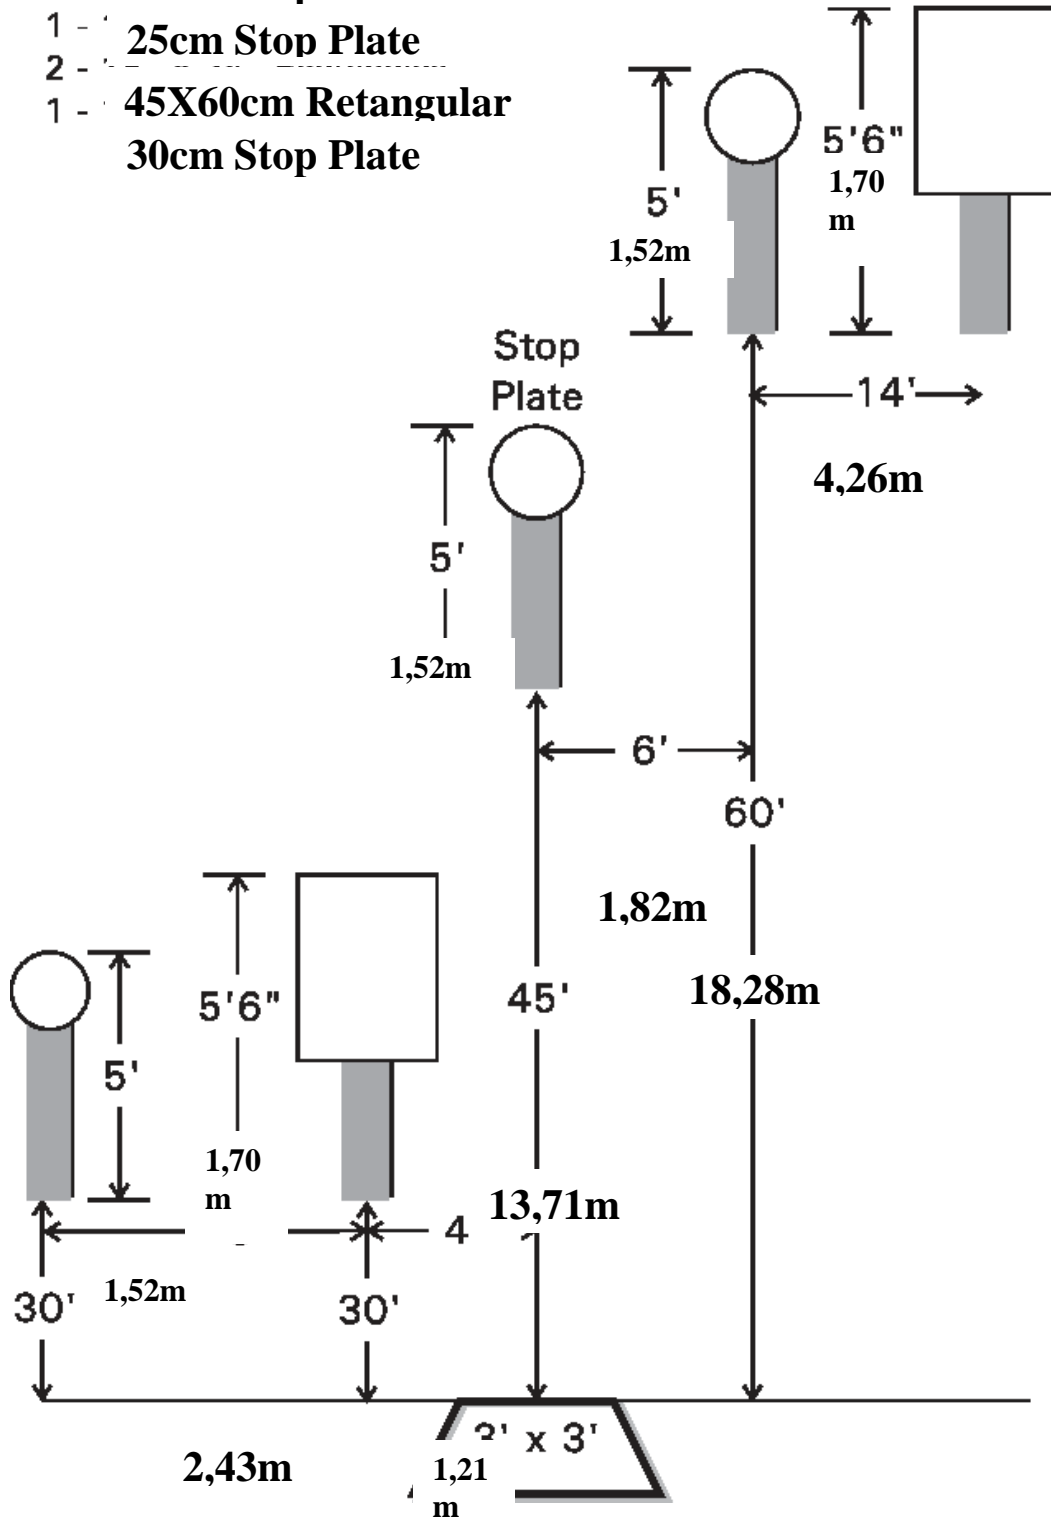

# ACCELERATOR

- 1 - 30cm Stop Plate
- 1 - 25cm Stop Plate
- 2 - 45X60cm Rectangular
- 1 - 30cm Stop Plate

9,14m

9,14m

91X91cm