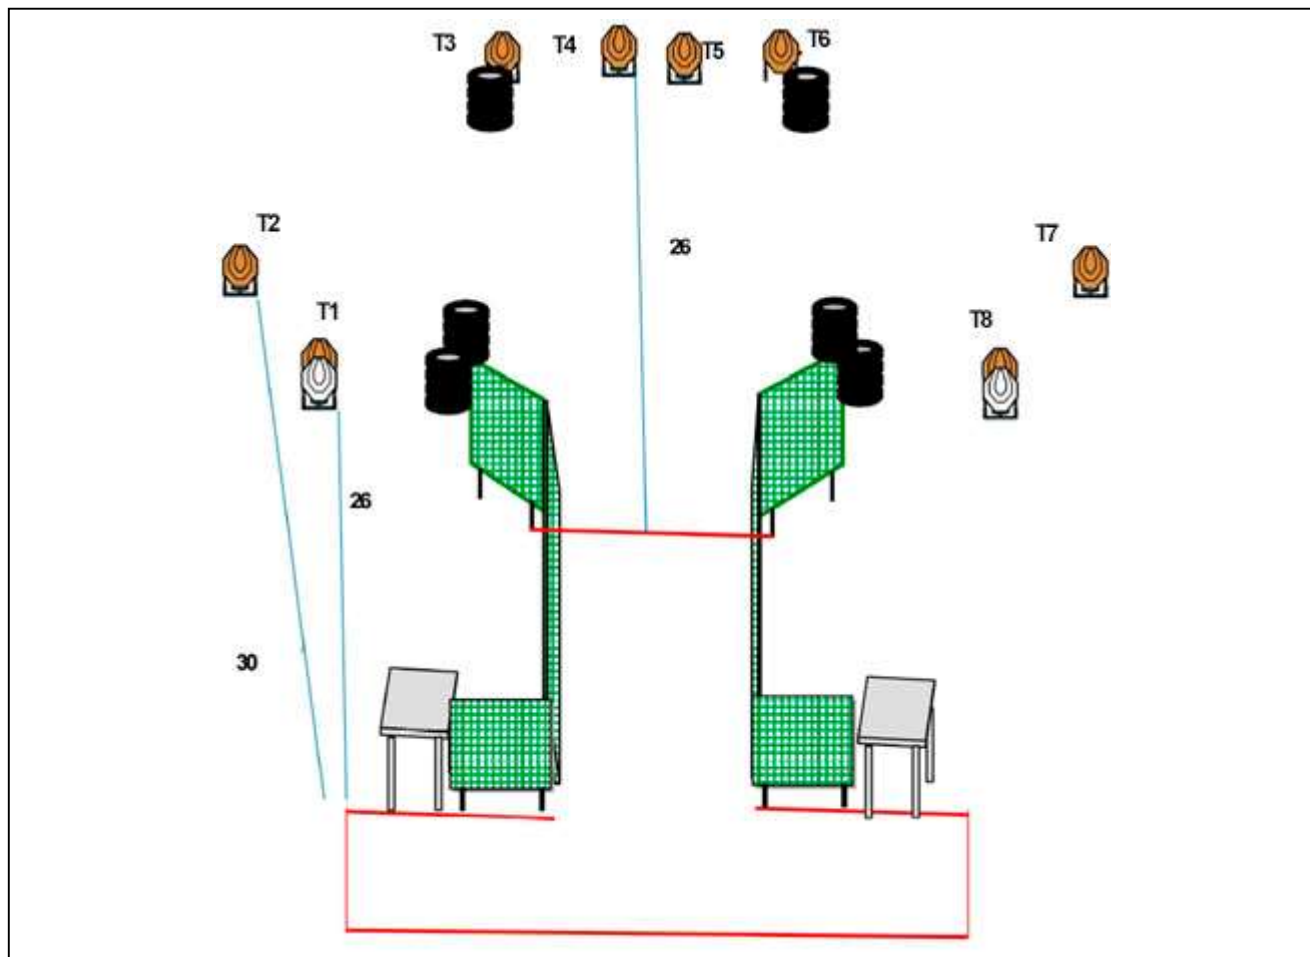

I ETAPA DO XVIII CAMPEONATO BRASILEIRO DE IPSC MINI-RIFLE

Stage 04

Targets	8 IPSC Micro-Targets
Minimum number of rounds	8
The Rifle Ready Condition	Unloaded (Option 2) on the table on the mark
Start Position	Anywhere inside designated area
Time Start	Audible signal
Procedure	At the start signal, engage targets, only the best hit will score