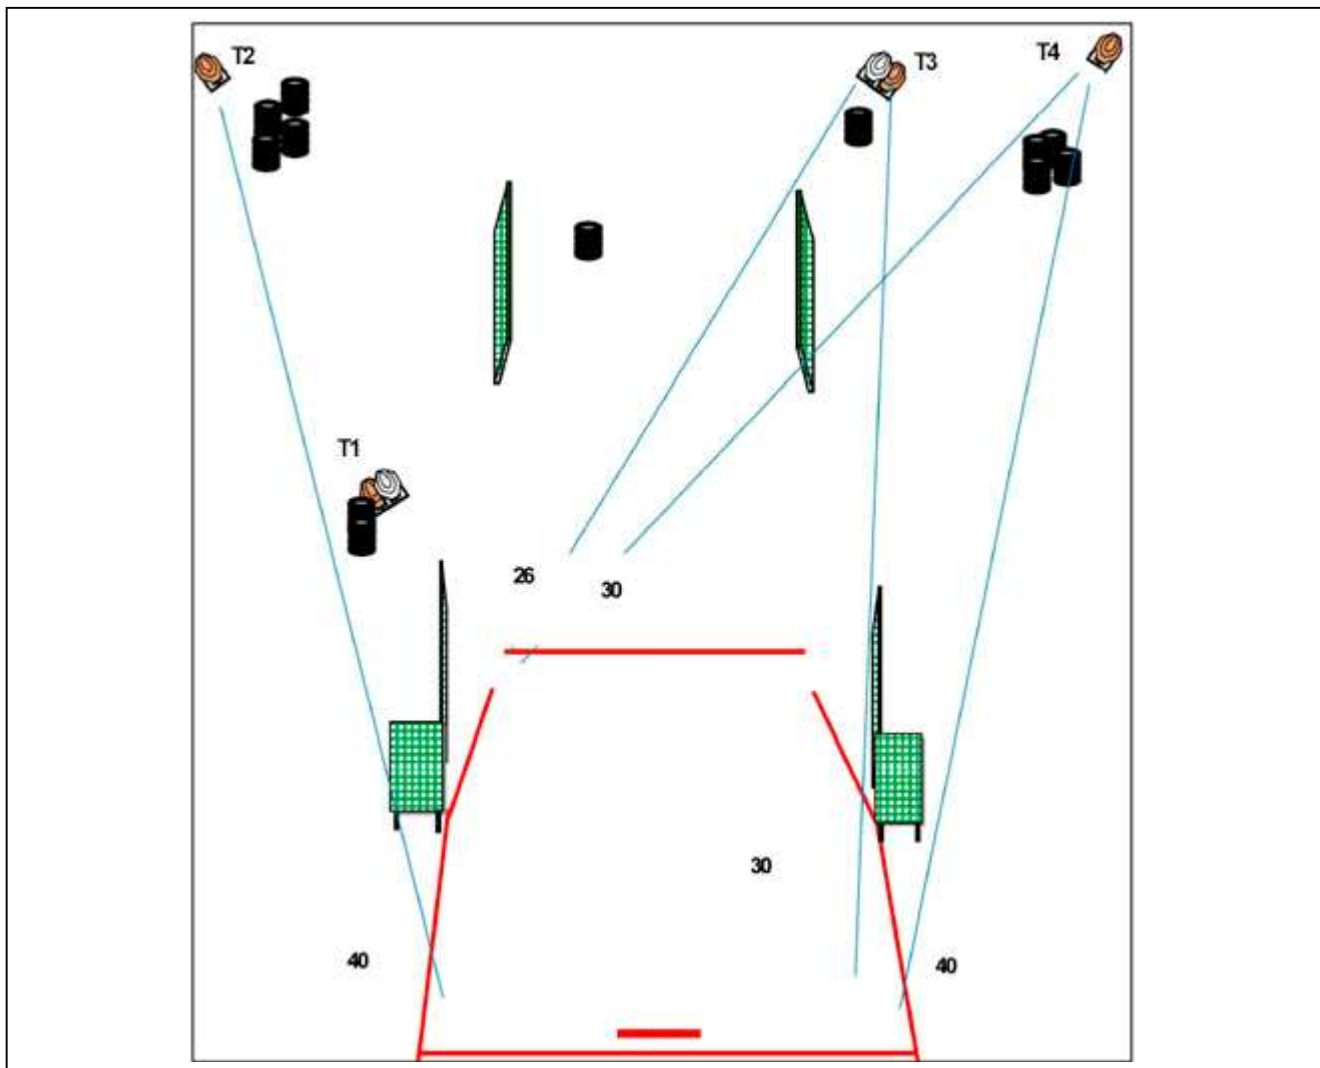

I ETAPA DO XVIII CAMPEONATO BRASILEIRO DE IPSC MINI-RIFLE

Stage 01

Targets	4 IPSC Targets
Minimum number of rounds	8
The Rifle Ready Condition	Loaded (Option 1)
Start Position	Heels touching the start line
Time Start	Audible signal
Procedure	At the start signal, engage targets from within designated area

I ETAPA DO XVIII CAMPEONATO BRASILEIRO DE IPSC MINI-RIFLE

Stage 02

Targets	8 IPSC Targets, 6 IPSC Micro-Targets
Minimum number of rounds	28
The Rifle Ready Condition	Loaded (Option 1)
Start Position	Heels touching the start line
Time Start	Audible signal
Procedure	At the start signal, engage targets from within designated area

I ETAPA DO XVIII CAMPEONATO BRASILEIRO DE IPSC MINI-RIFLE

Stage 03

Targets	4 IPSC Micro-Targets
Minimum number of rounds	8
The Rifle Ready Condition	Loaded (Option 1)
Start Position	Heels touching the start line
Time Start	Audible signal
Procedure	At the start signal, engage targets from within designated area

I ETAPA DO XVIII CAMPEONATO BRASILEIRO DE IPSC MINI-RIFLE

Stage 04

Targets	8 IPSC Micro-Targets
Minimum number of rounds	8
The Rifle Ready Condition	Unloaded (Option 2) on the table on the mark
Start Position	Anywhere inside designated area
Time Start	Audible signal
Procedure	At the start signal, engage targets, only the best hit will score