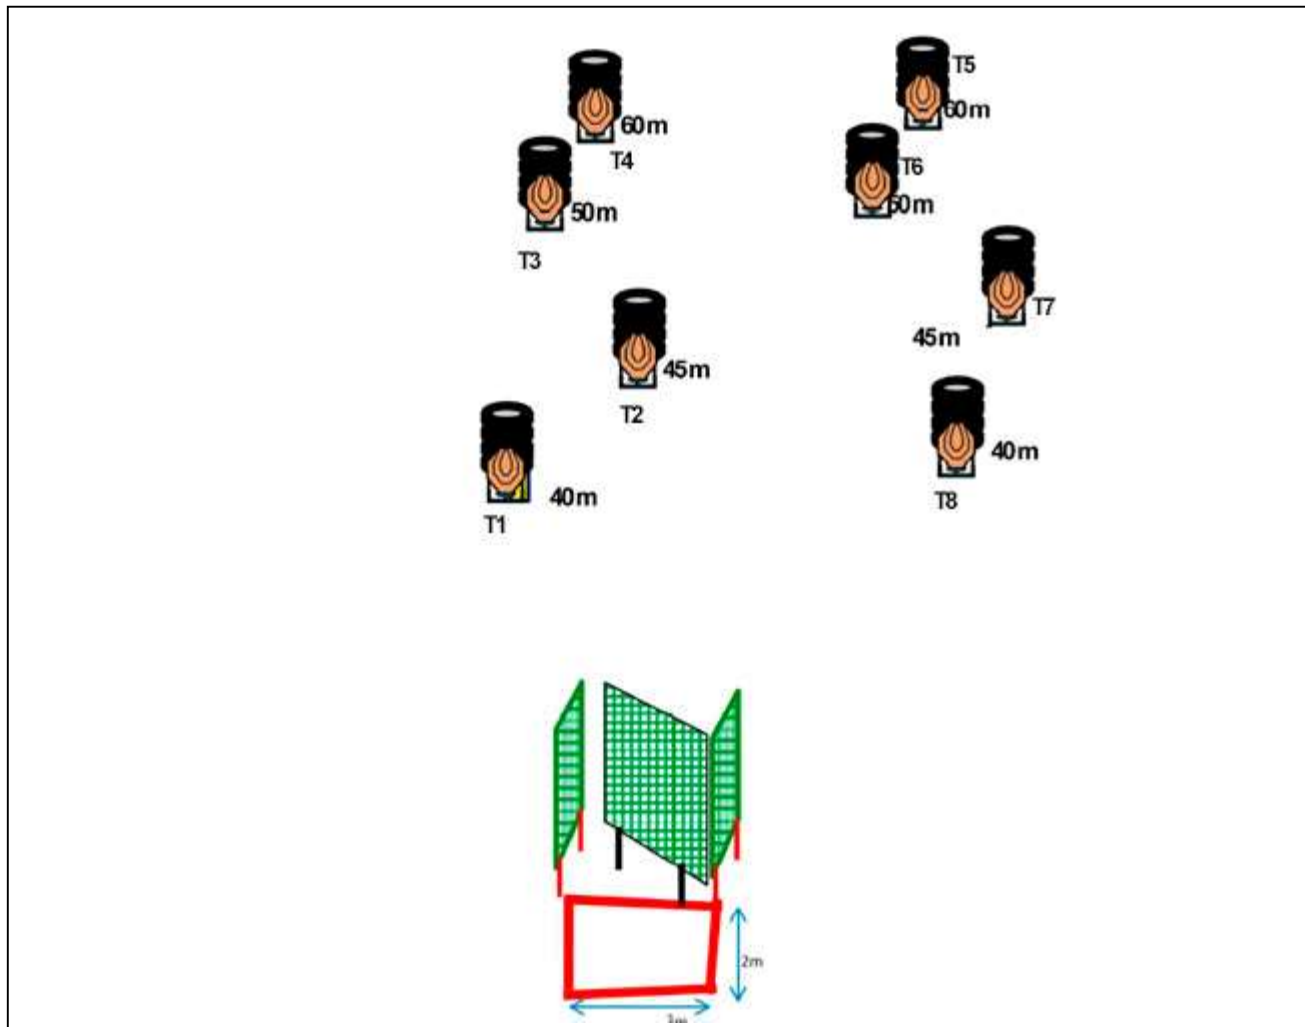

I ETAPA DO XVIII CAMPEONATO BRASILEIRO DE IPSC MINI-RIFLE

Stage 11

Targets	8 IPSC Targets
Minimum number of rounds	16
The Rifle Ready Condition	Loaded (Option 1)
Start Position	Anywhere inside designated area
Time Start	Audible signal
Procedure	At the start signal engage targets from within designated area