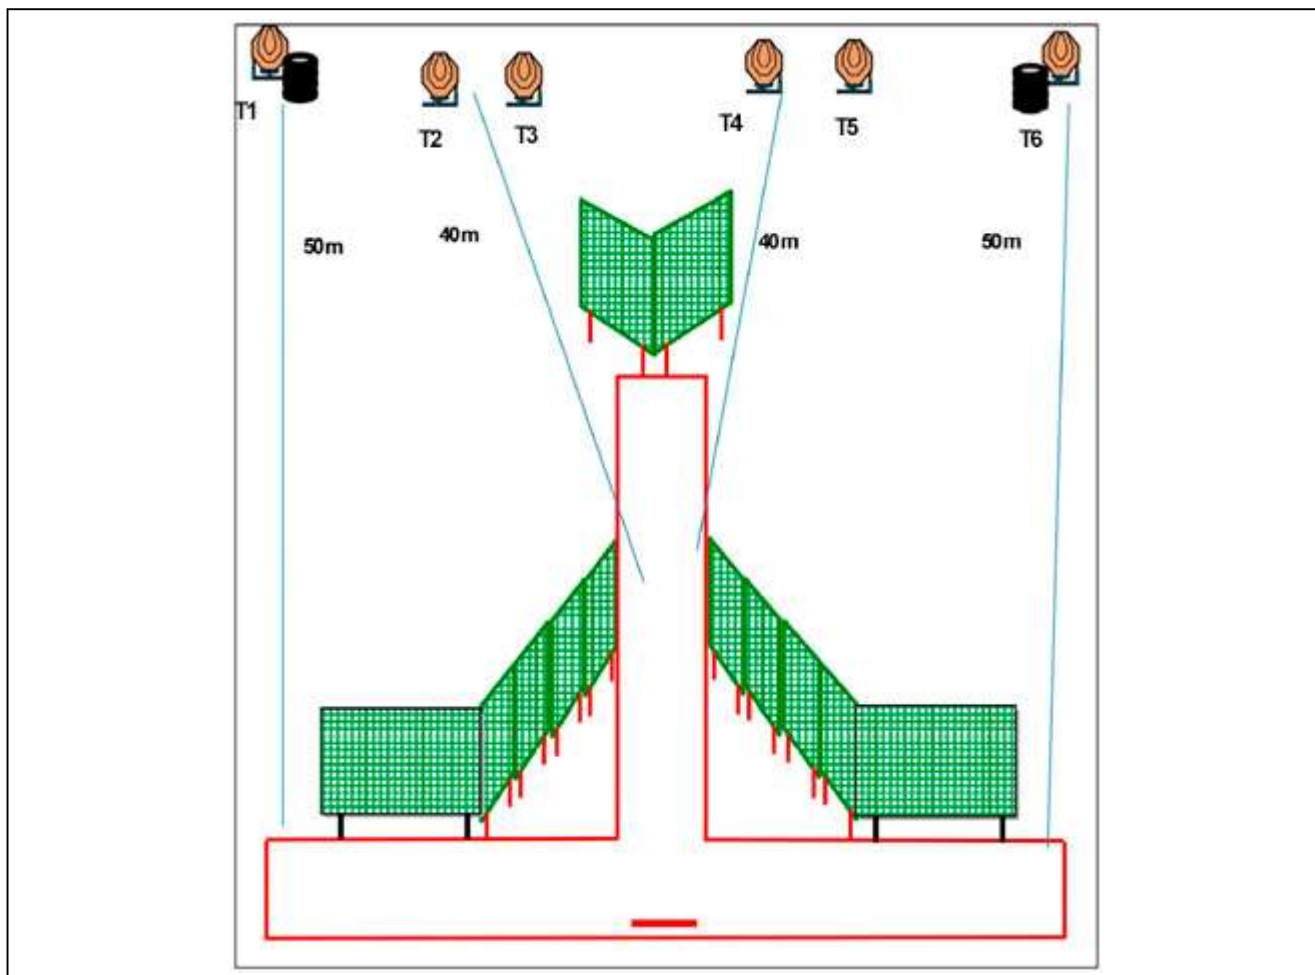

I ETAPA DO XVIII CAMPEONATO BRASILEIRO DE IPSC MINI-RIFLE

Stage 12

Targets	6 IPSC Micro-Targets
Minimum number of rounds	12
The Rifle Ready Condition	Loaded (Option 1)
Start Position	Heels touching start line
Time Start	Audible signal
Procedure	At the start signal engage targets from within designated area