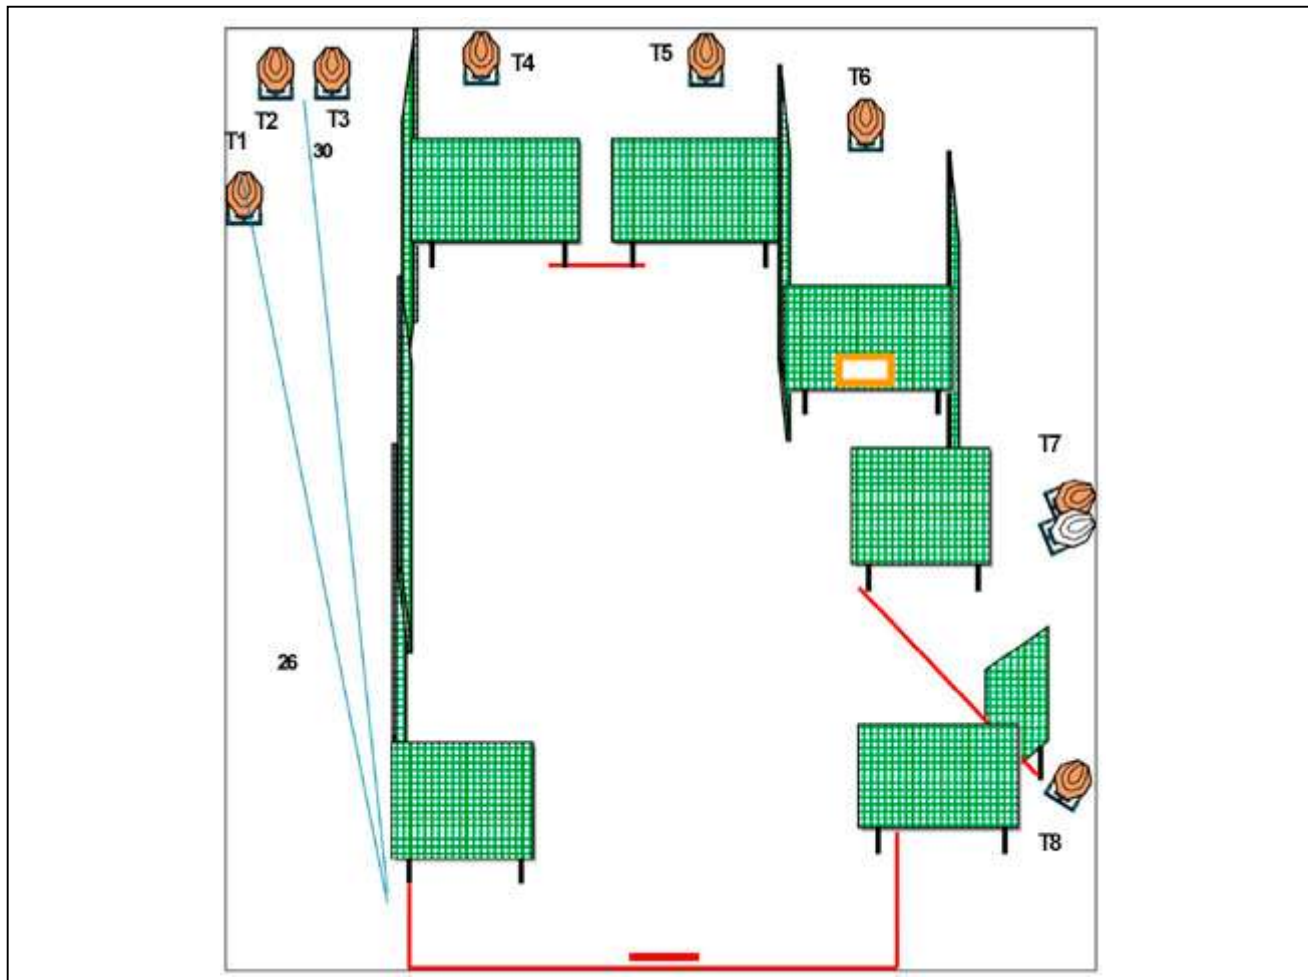

I ETAPA DO XVIII CAMPEONATO BRASILEIRO DE IPSC MINI-RIFLE

Stage 07

Targets	5 IPSC Mini-Targets, 3 IPSC Micro-Targets
Minimum number of rounds	16
The Rifle Ready Condition	Loaded (Option 1)
Start Position	Heels touching the start line
Time Start	Audible signal
Procedure	At the start signal engage targets from within designated area