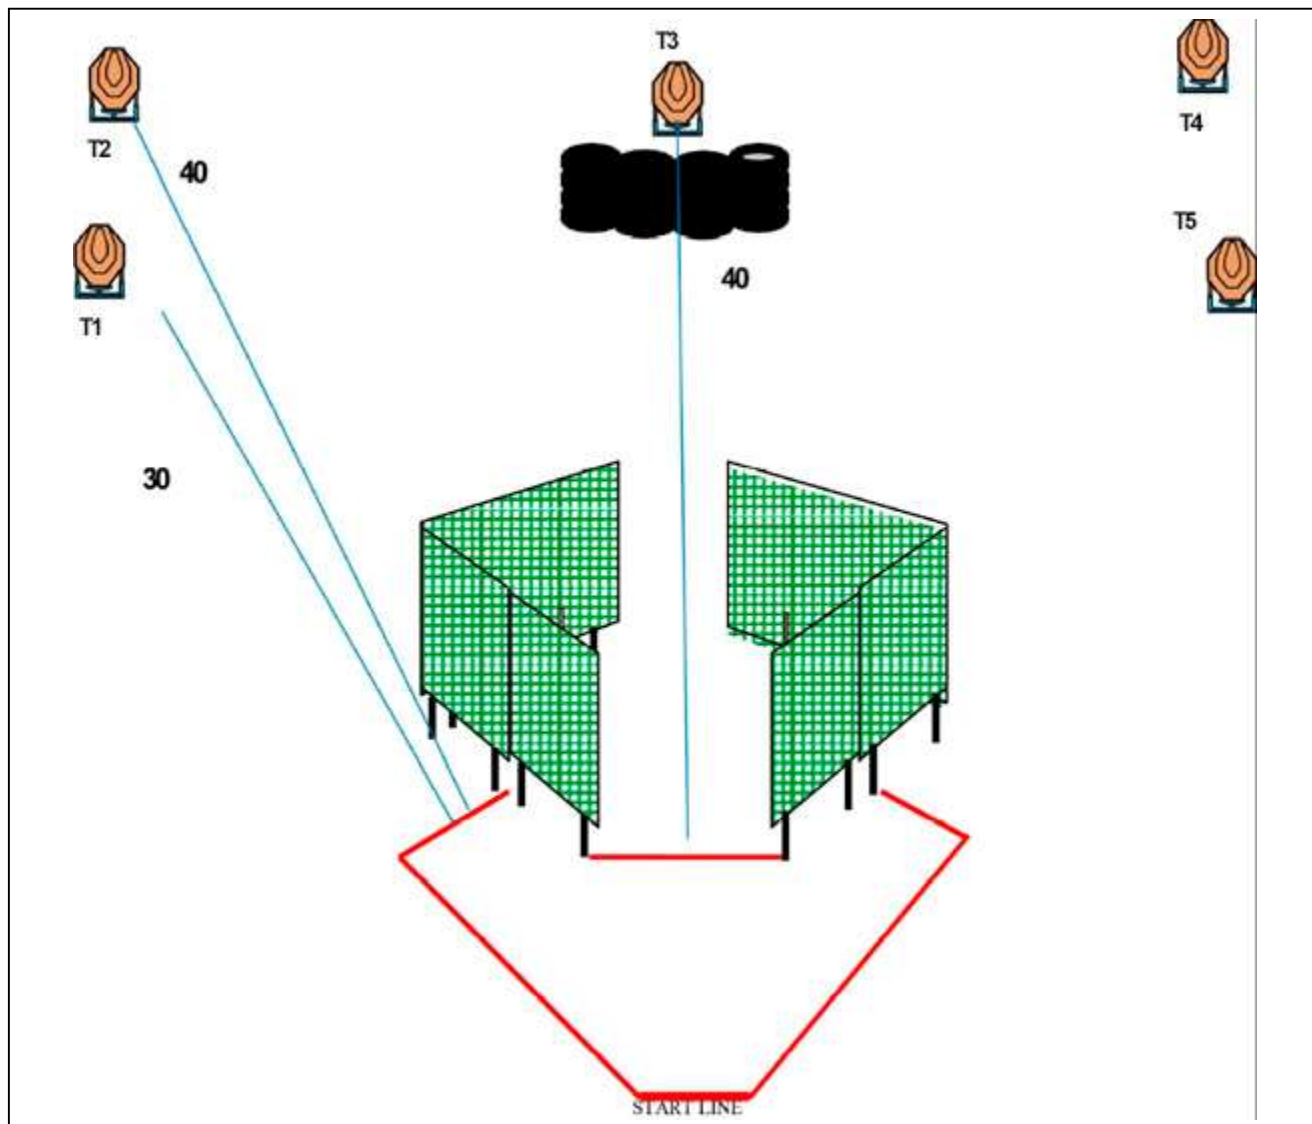

I ETAPA DO XVIII CAMPEONATO BRASILEIRO DE IPSC MINI-RIFLE

Stage 05

Targets	5 IPSC Micro-Targets
Minimum number of rounds	10
The Rifle Ready Condition	Loaded (Option 1)
Start Position	Heels touching the start line
Time Start	Audible signal
Procedure	At the start signal engage targets from within designated area