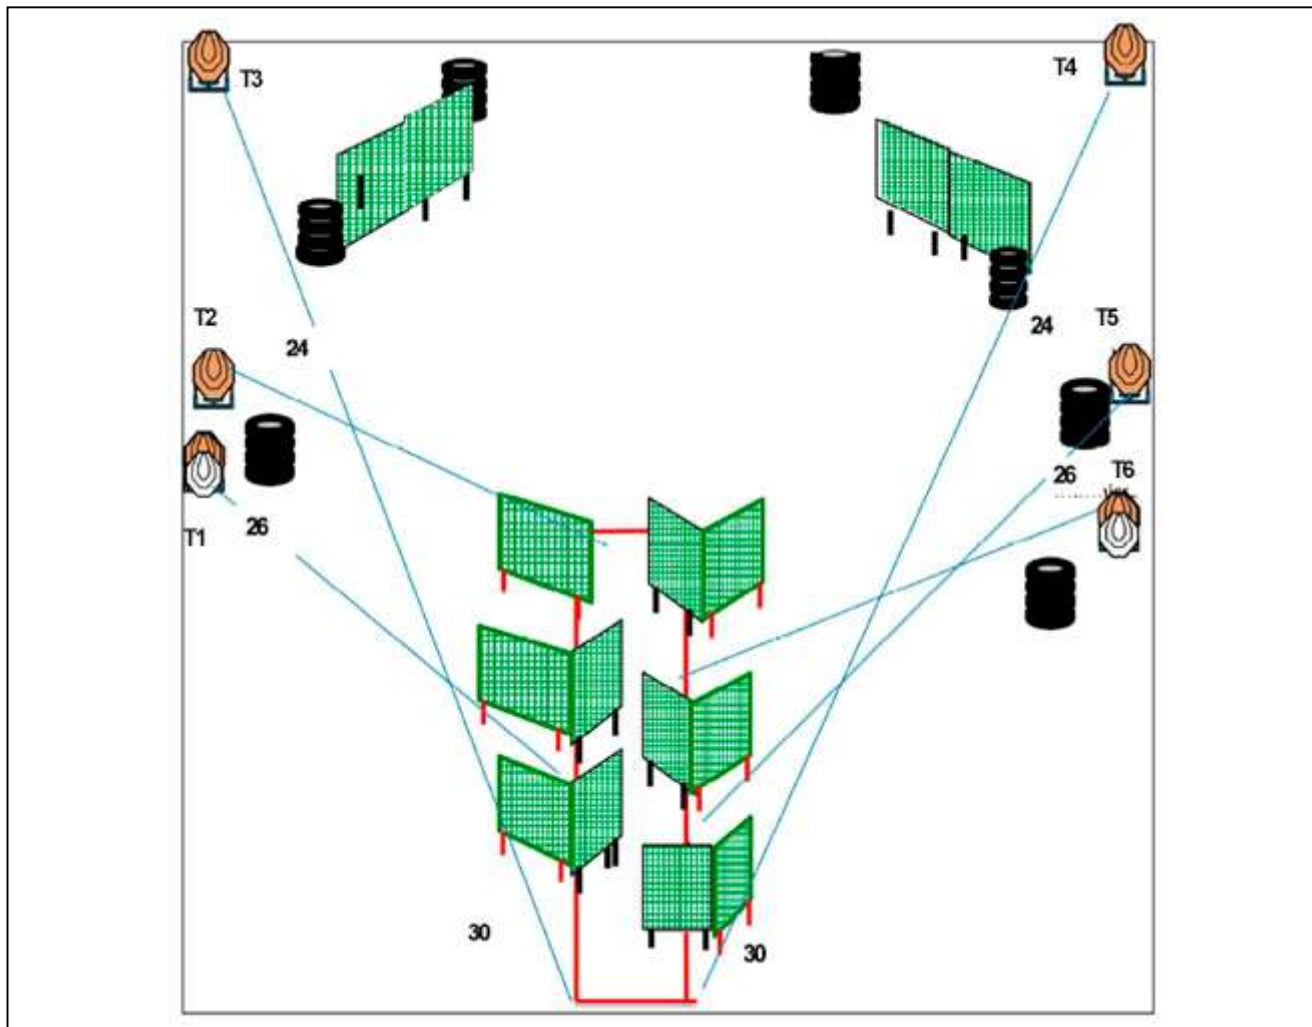

I ETAPA DO XVIII CAMPEONATO BRASILEIRO DE IPSC MINI-RIFLE

Stage 06

Targets	5 IPSC Micro-Targets
Minimum number of rounds	10
The Rifle Ready Condition	Loaded (Option 1)
Start Position	Heels touching the start line
Time Start	Audible signal
Procedure	At the start signal engage targets from within designated area

I ETAPA DO XVIII CAMPEONATO BRASILEIRO DE IPSC MINI-RIFLE

Stage 07

Targets	5 IPSC Mini-Targets, 3 IPSC Micro-Targets
Minimum number of rounds	16
The Rifle Ready Condition	Loaded (Option 1)
Start Position	Heels touching the start line
Time Start	Audible signal
Procedure	At the start signal engage targets from within designated area

I ETAPA DO XVIII CAMPEONATO BRASILEIRO DE IPSC MINI-RIFLE

Stage 08

Targets	5 IPSC Micro-Targets
Minimum number of rounds	10
The Rifle Ready Condition	Unloaded (Option 2) on the table on the mark
Start Position	Sitting on the bench, hands on knees, as demonstrated
Time Start	Audible signal
Procedure	At the start signal engage targets from within designated area

I ETAPA DO XVIII CAMPEONATO BRASILEIRO DE IPSC MINI-RIFLE

Stage 09

Targets	6 IPSC Targets
Minimum number of rounds	12
The Rifle Ready Condition	Loaded (Option 1)
Start Position	Anywhere inside designated area
Time Start	Audible signal
Procedure	At the start signal engage targets from within designated area