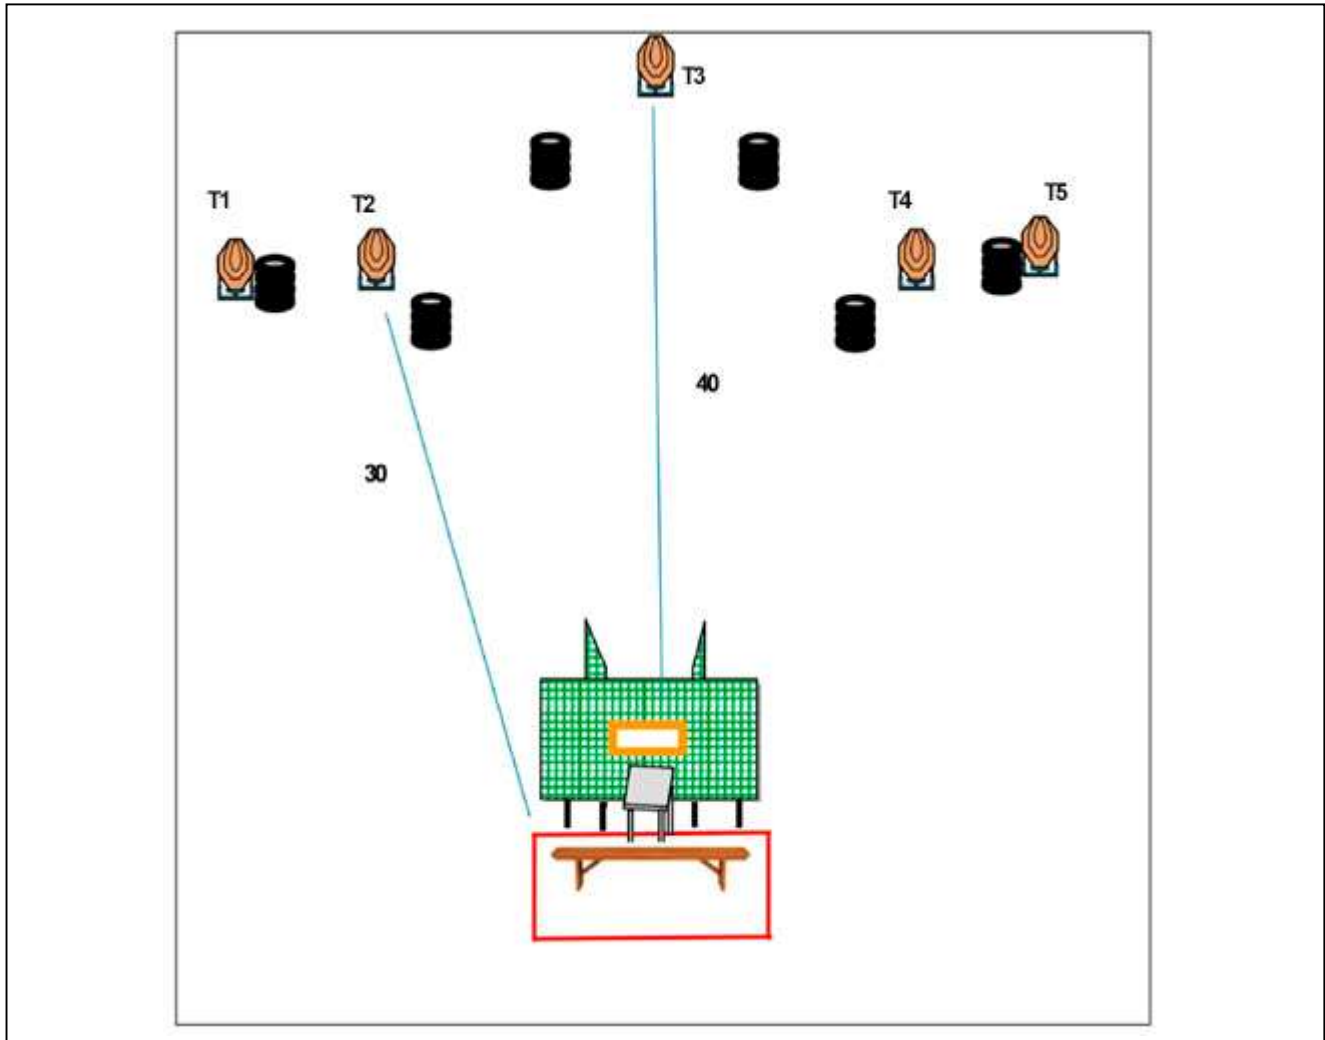

I ETAPA DO XVIII CAMPEONATO BRASILEIRO DE IPSC MINI-RIFLE

Stage 08

Targets	5 IPSC Micro-Targets
Minimum number of rounds	10
The Rifle Ready Condition	Unloaded (Option 2) on the table on the mark
Start Position	Sitting on the bench, hands on knees, as demonstrated
Time Start	Audible signal
Procedure	At the start signal engage targets from within designated area