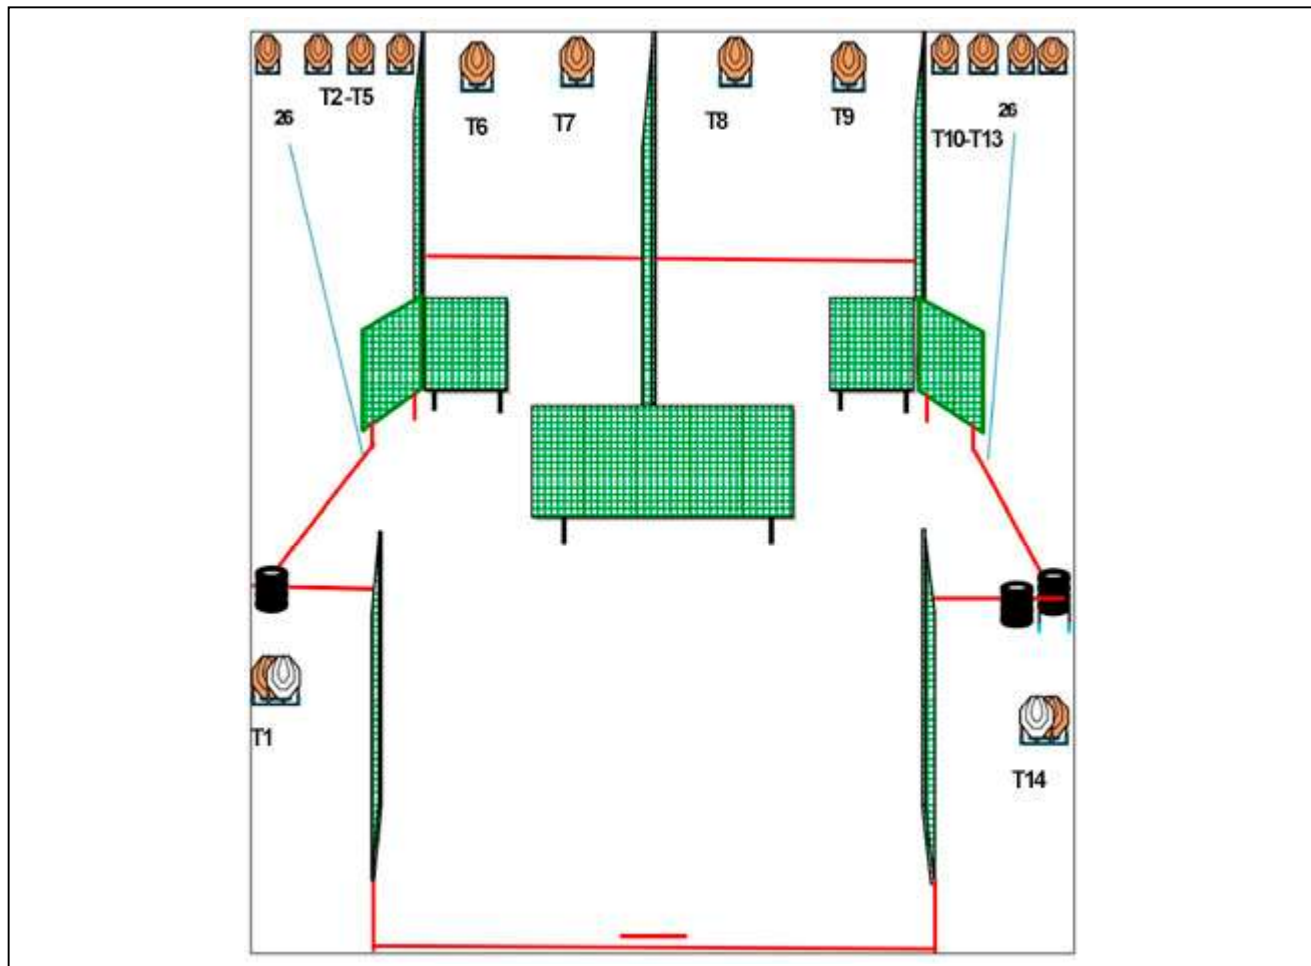

I ETAPA DO XVIII CAMPEONATO BRASILEIRO DE IPSC MINI-RIFLE

Stage 10

Targets	6 IPSC Mini-Targets, 8 IPSC Micro-Targets
Minimum number of rounds	28
The Rifle Ready Condition	Loaded (Option 1)
Start Position	Heels touching the start line
Time Start	Audible signal
Procedure	At the start signal engage targets from within designated area