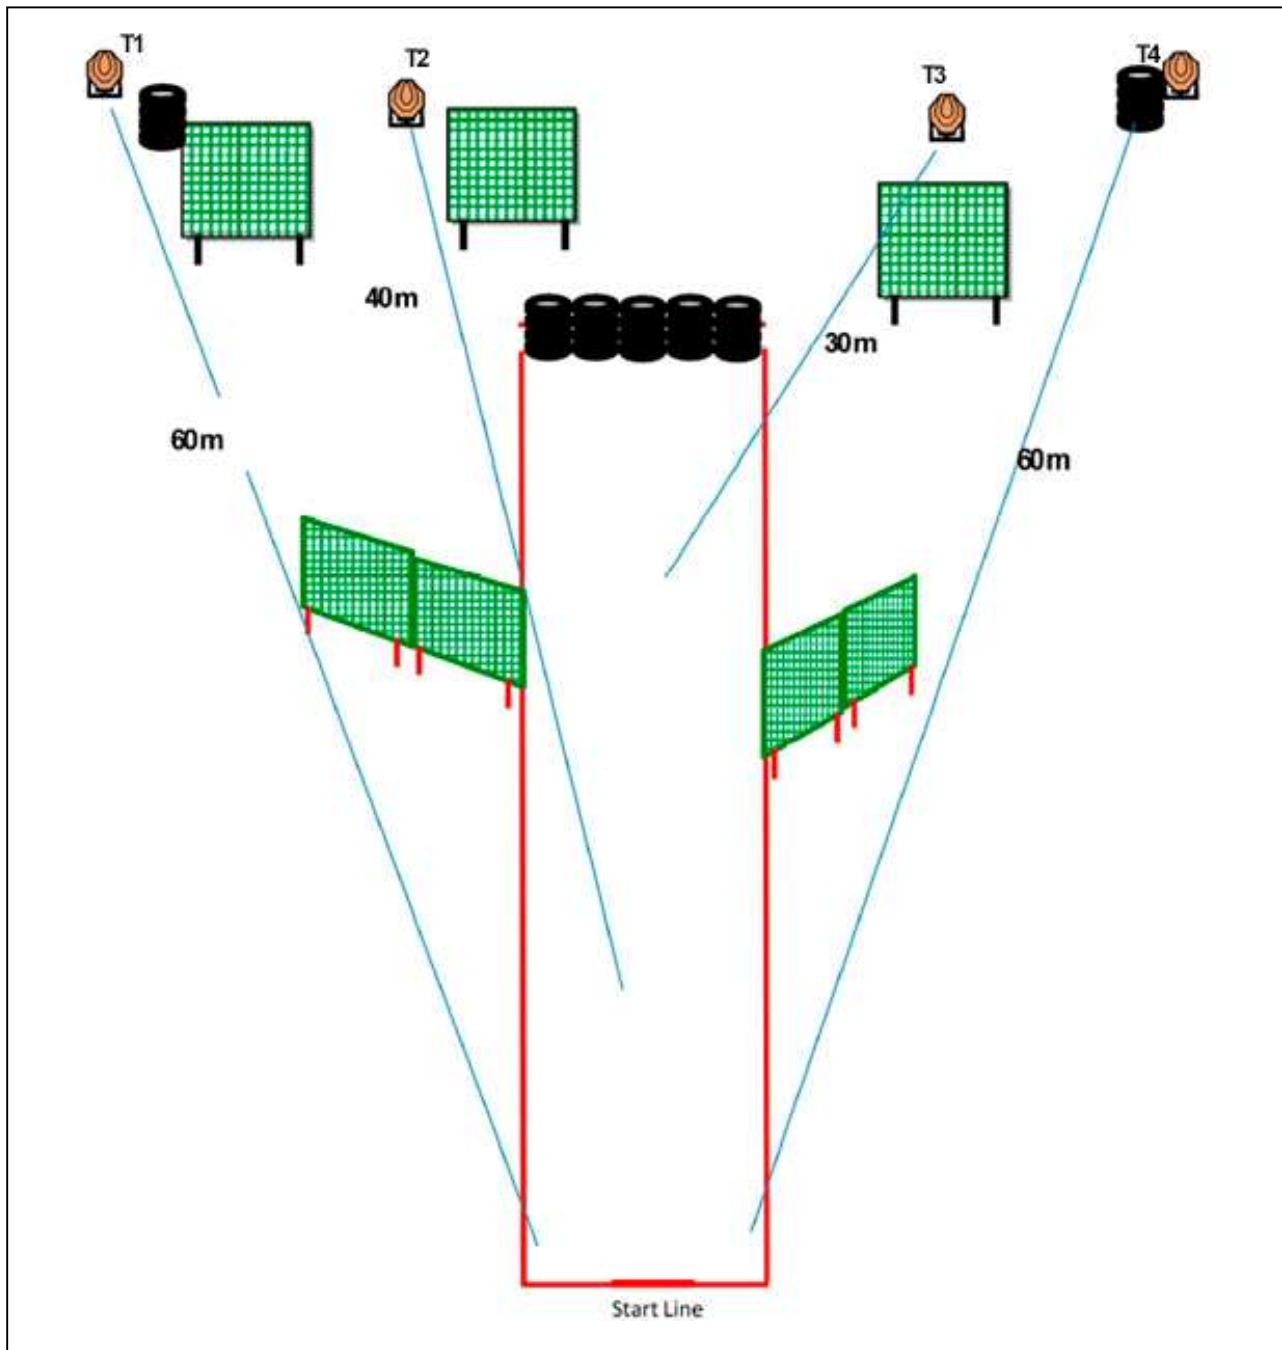

I ETAPA DO XVIII CAMPEONATO BRASILEIRO DE IPSC MINI-RIFLE

Stage 01

Targets	4 IPSC Targets
Minimum number of rounds	8
The Rifle Ready Condition	Loaded (Option 1)
Start Position	Heels touching the start line
Time Start	Audible signal
Procedure	At the start signal, engage targets from within designated area

I ETAPA DO XVIII CAMPEONATO BRASILEIRO DE IPSC MINI-RIFLE

Stage 02

Targets	8 IPSC Targets, 6 IPSC Micro-Targets
Minimum number of rounds	28
The Rifle Ready Condition	Loaded (Option 1)
Start Position	Heels touching the start line
Time Start	Audible signal
Procedure	At the start signal, engage targets from within designated area

I ETAPA DO XVIII CAMPEONATO BRASILEIRO DE IPSC MINI-RIFLE

Stage 03

Targets	4 IPSC Micro-Targets
Minimum number of rounds	8
The Rifle Ready Condition	Loaded (Option 1)
Start Position	Heels touching the start line
Time Start	Audible signal
Procedure	At the start signal, engage targets from within designated area

I ETAPA DO XVIII CAMPEONATO BRASILEIRO DE IPSC MINI-RIFLE

Stage 04

Targets	8 IPSC Micro-Targets
Minimum number of rounds	8
The Rifle Ready Condition	Unloaded (Option 2) on the table on the mark
Start Position	Anywhere inside designated area
Time Start	Audible signal
Procedure	At the start signal, engage targets, only the best hit will score