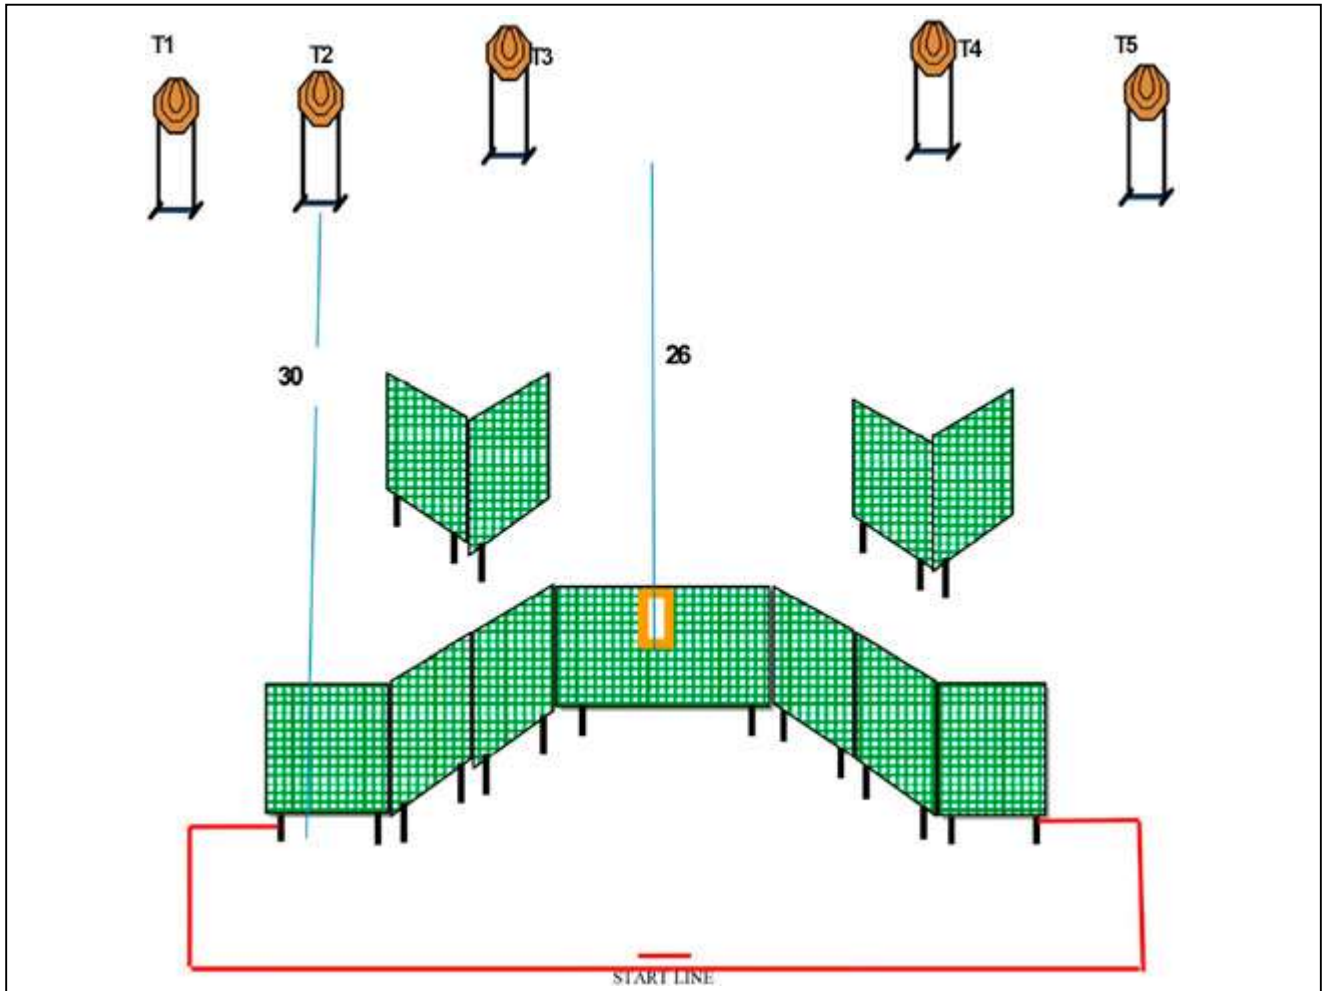

I ETAPA DO XVIII CAMPEONATO BRASILEIRO DE IPSC MINI-RIFLE

Stage 06

Targets	5 IPSC Micro-Targets
Minimum number of rounds	10
The Rifle Ready Condition	Loaded (Option 1)
Start Position	Heels touching the start line
Time Start	Audible signal
Procedure	At the start signal engage targets from within designated area