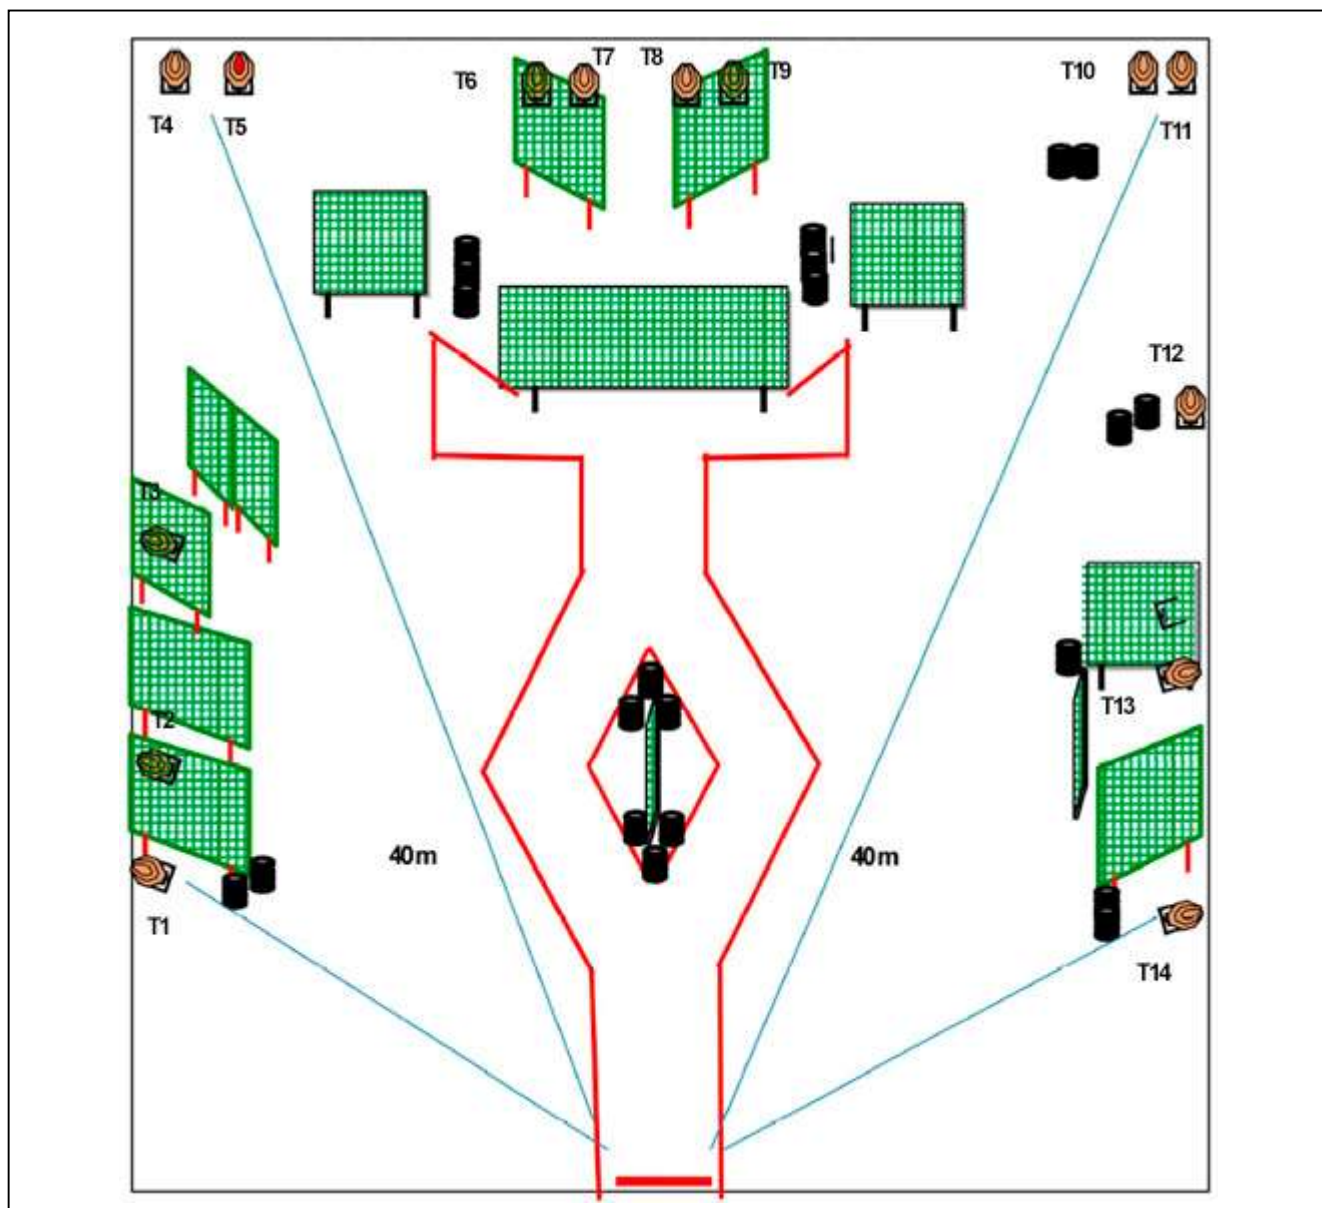

I ETAPA DO XVIII CAMPEONATO BRASILEIRO DE IPSC MINI-RIFLE

Stage 01

Targets	4 IPSC Targets
Minimum number of rounds	8
The Rifle Ready Condition	Loaded (Option 1)
Start Position	Heels touching the start line
Time Start	Audible signal
Procedure	At the start signal, engage targets from within designated area

I ETAPA DO XVIII CAMPEONATO BRASILEIRO DE IPSC MINI-RIFLE

Stage 02

Targets	8 IPSC Targets, 6 IPSC Micro-Targets
Minimum number of rounds	28
The Rifle Ready Condition	Loaded (Option 1)
Start Position	Heels touching the start line
Time Start	Audible signal
Procedure	At the start signal, engage targets from within designated area

I ETAPA DO XVIII CAMPEONATO BRASILEIRO DE IPSC MINI-RIFLE

Stage 03

Targets	4 IPSC Micro-Targets
Minimum number of rounds	8
The Rifle Ready Condition	Loaded (Option 1)
Start Position	Heels touching the start line
Time Start	Audible signal
Procedure	At the start signal, engage targets from within designated area

I ETAPA DO XVIII CAMPEONATO BRASILEIRO DE IPSC MINI-RIFLE

Stage 04

Targets	8 IPSC Micro-Targets
Minimum number of rounds	8
The Rifle Ready Condition	Unloaded (Option 2) on the table on the mark
Start Position	Anywhere inside designated area
Time Start	Audible signal
Procedure	At the start signal, engage targets, only the best hit will score