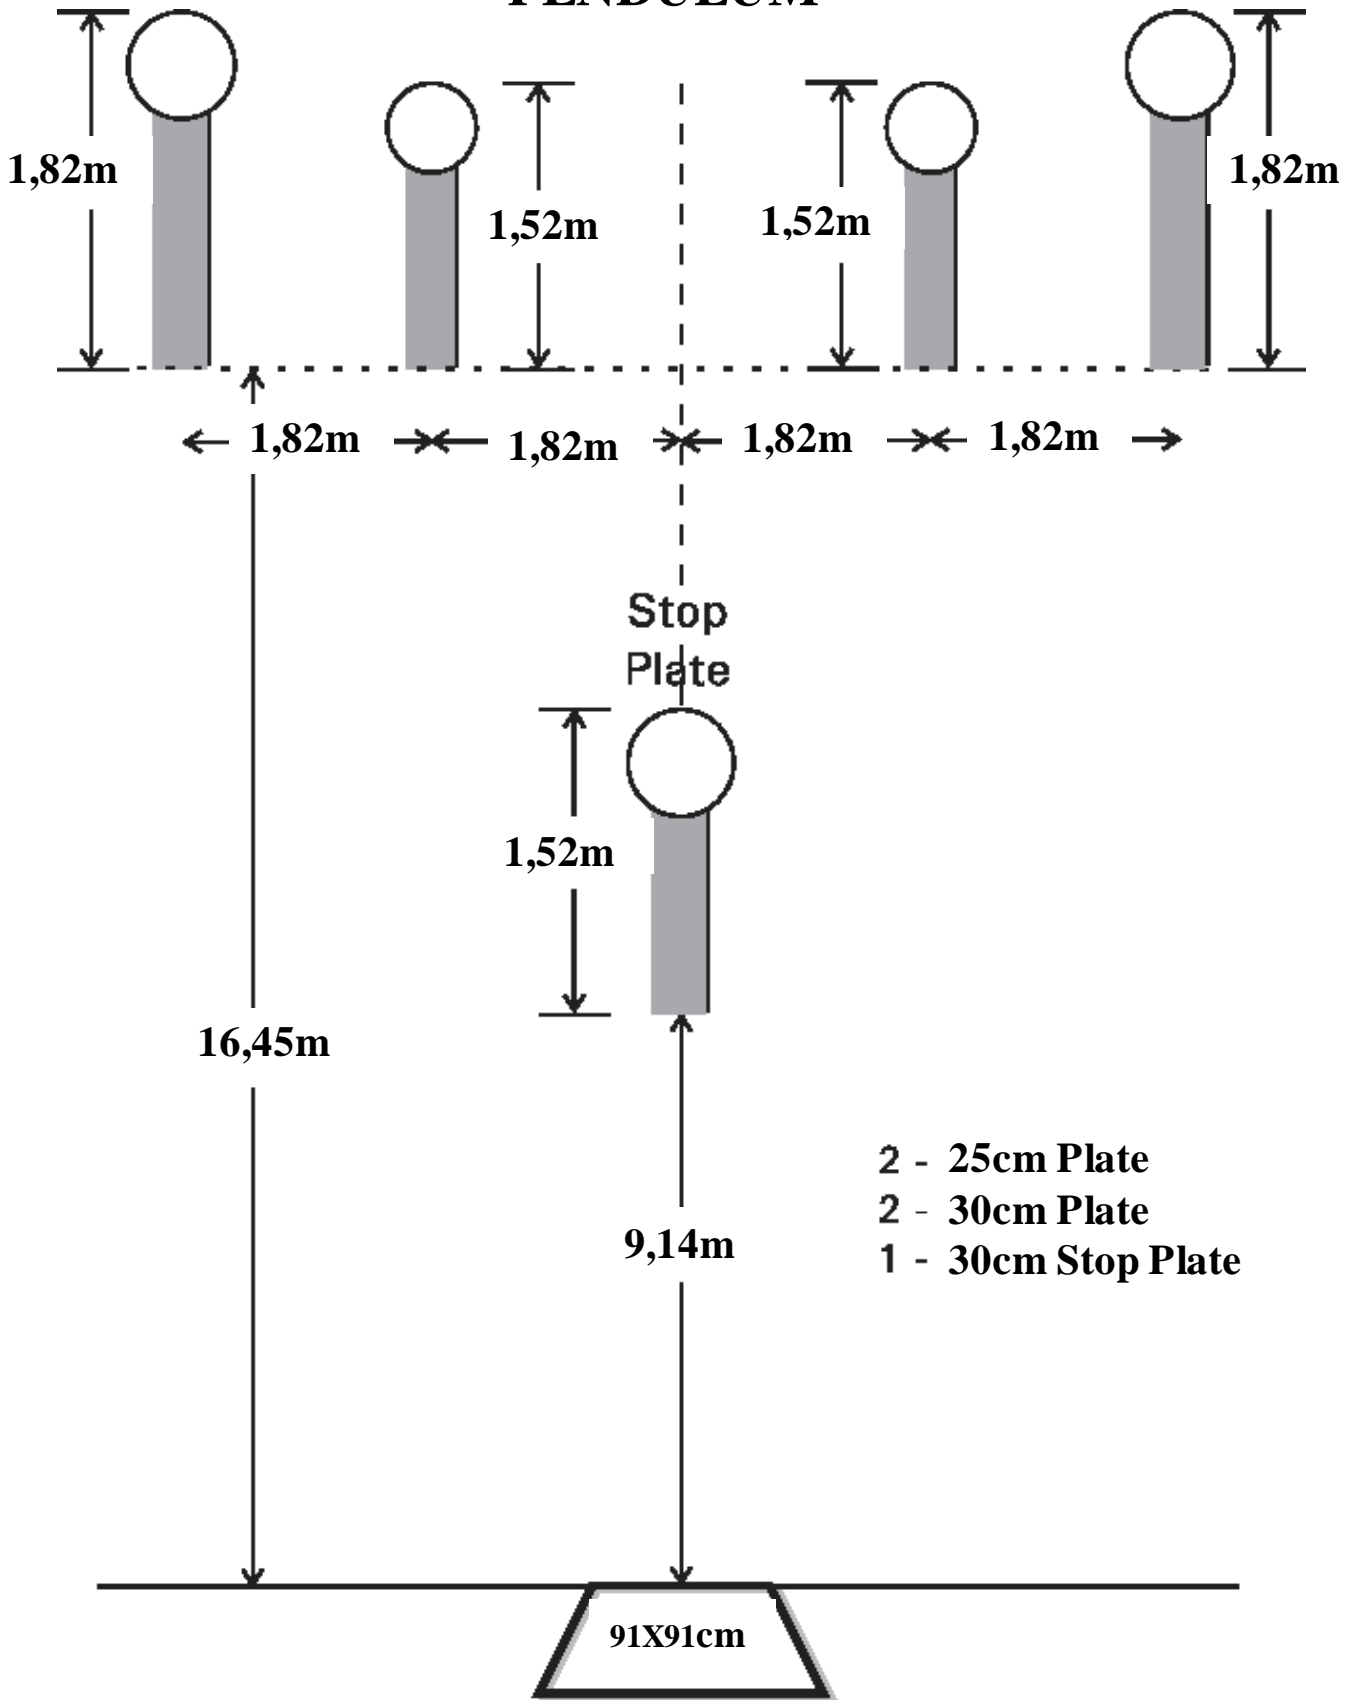

# PENDULUM

# ACCELERATOR

- 1 - 30cm Stop Plate
- 1 - 25cm Stop Plate
- 2 - 45X60cm Rectangular
- 1 - 30cm Stop Plate