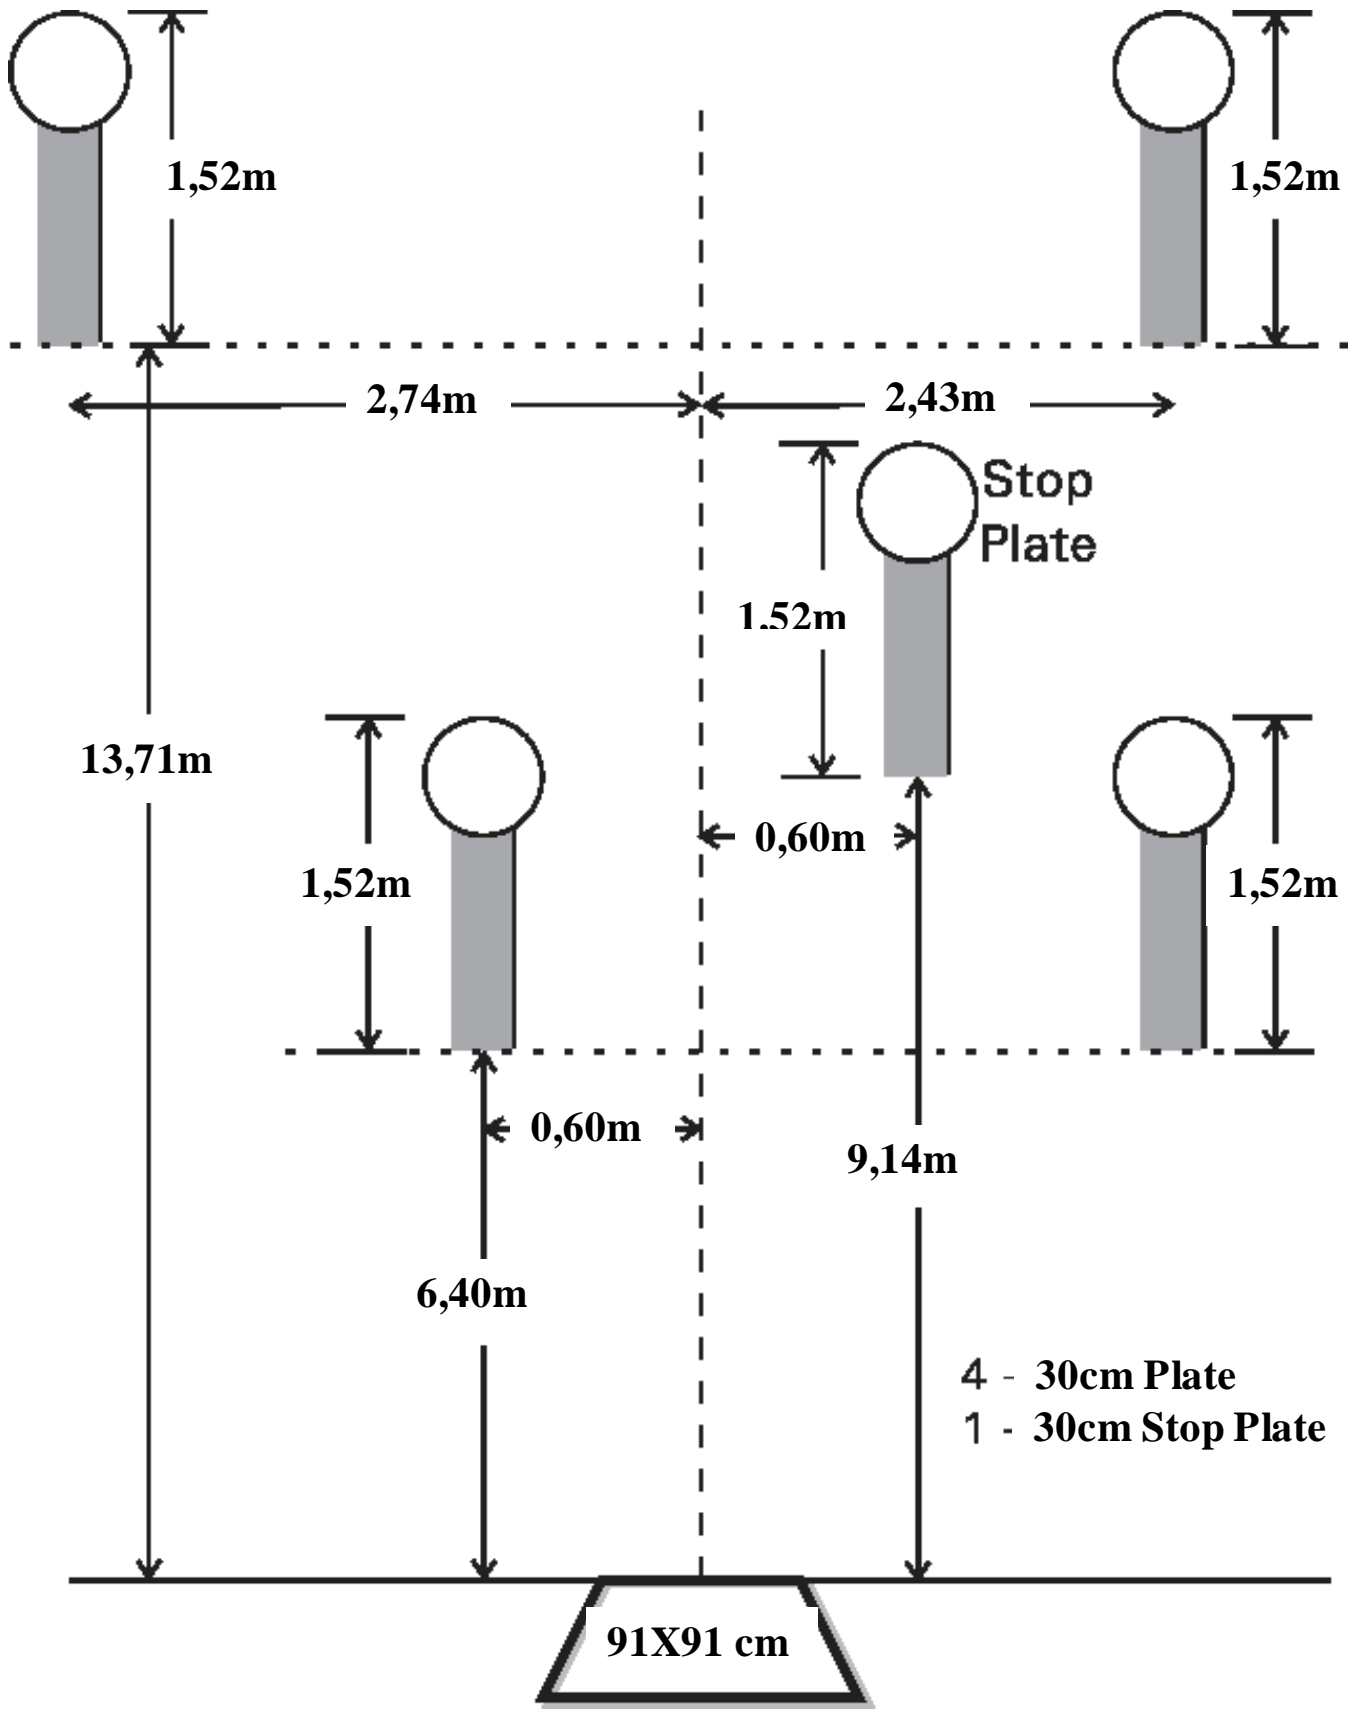

ROUNDAABOUT