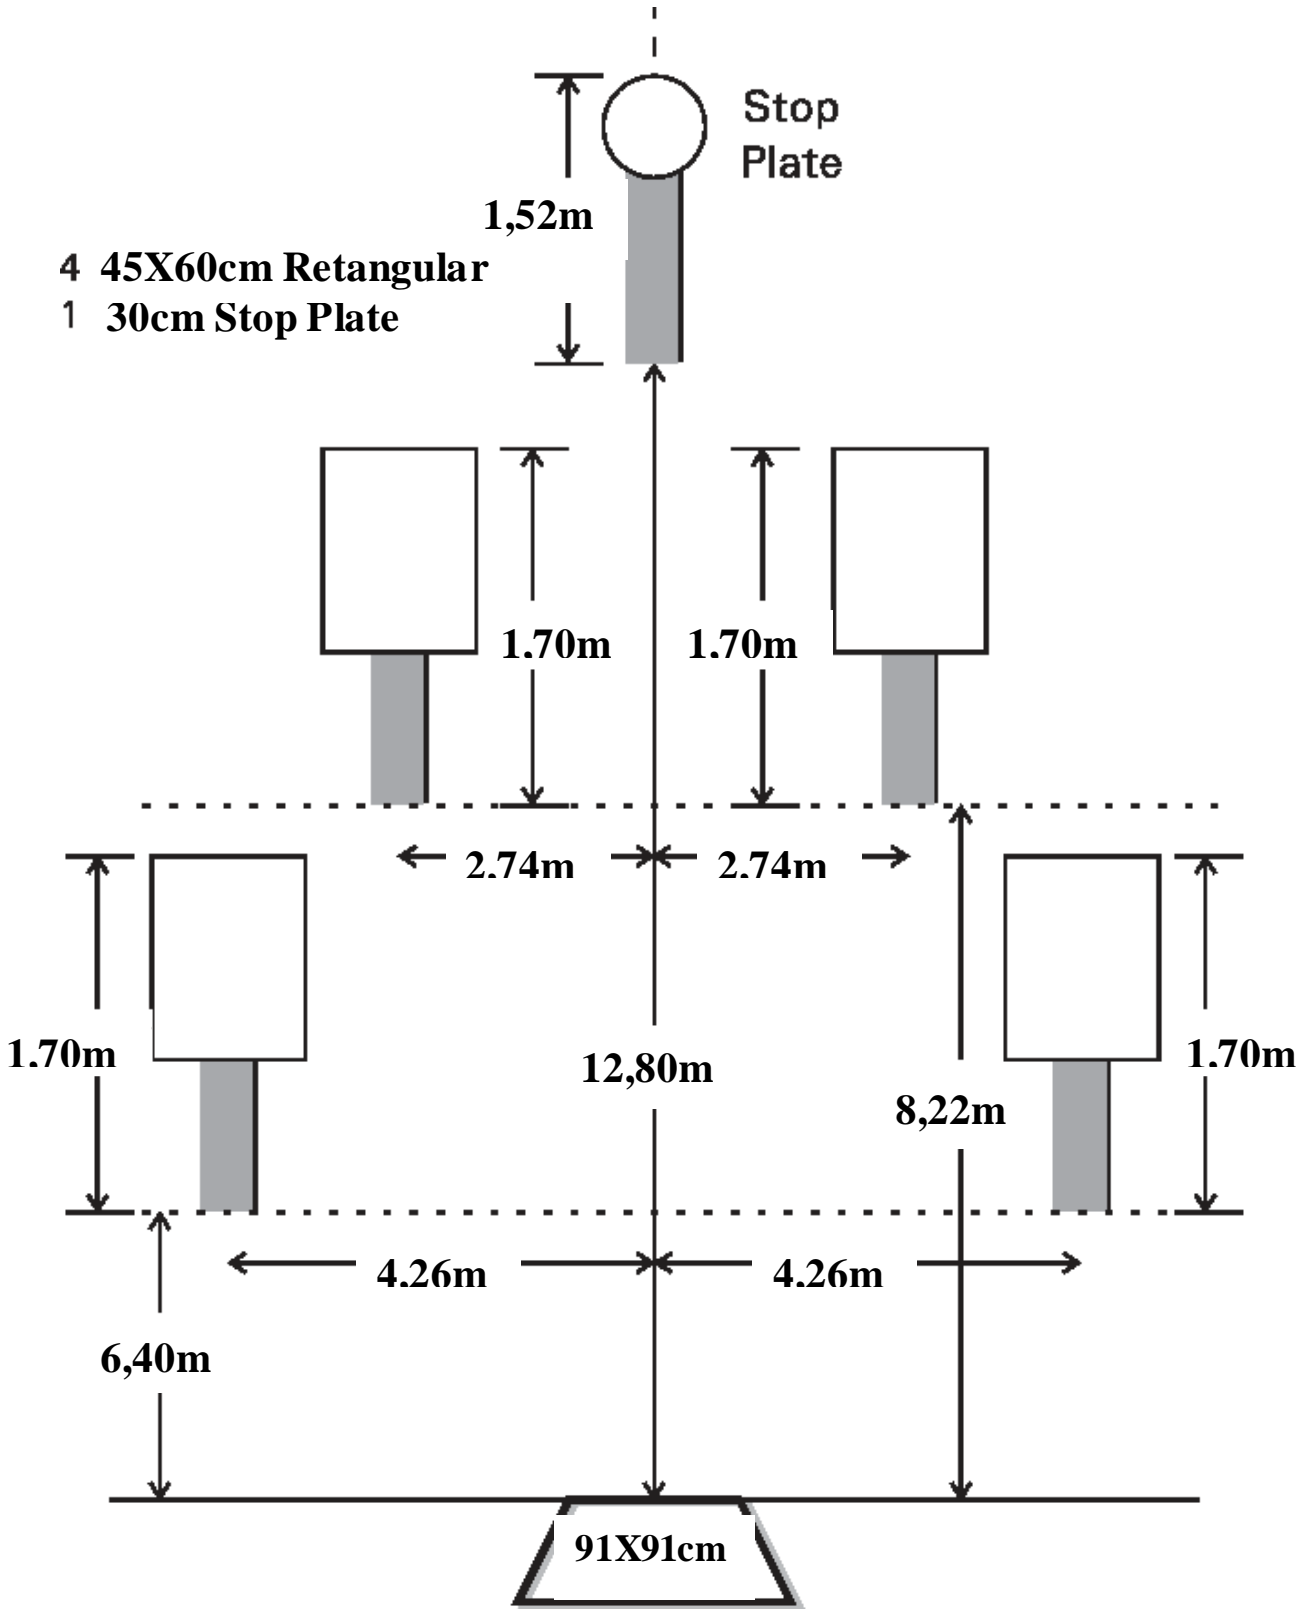

# ACCELERATOR

- 1 - 30cm Stop Plate
- 1 - 25cm Stop Plate
- 2 - 45X60cm Rectangular
- 1 - 30cm Stop Plate