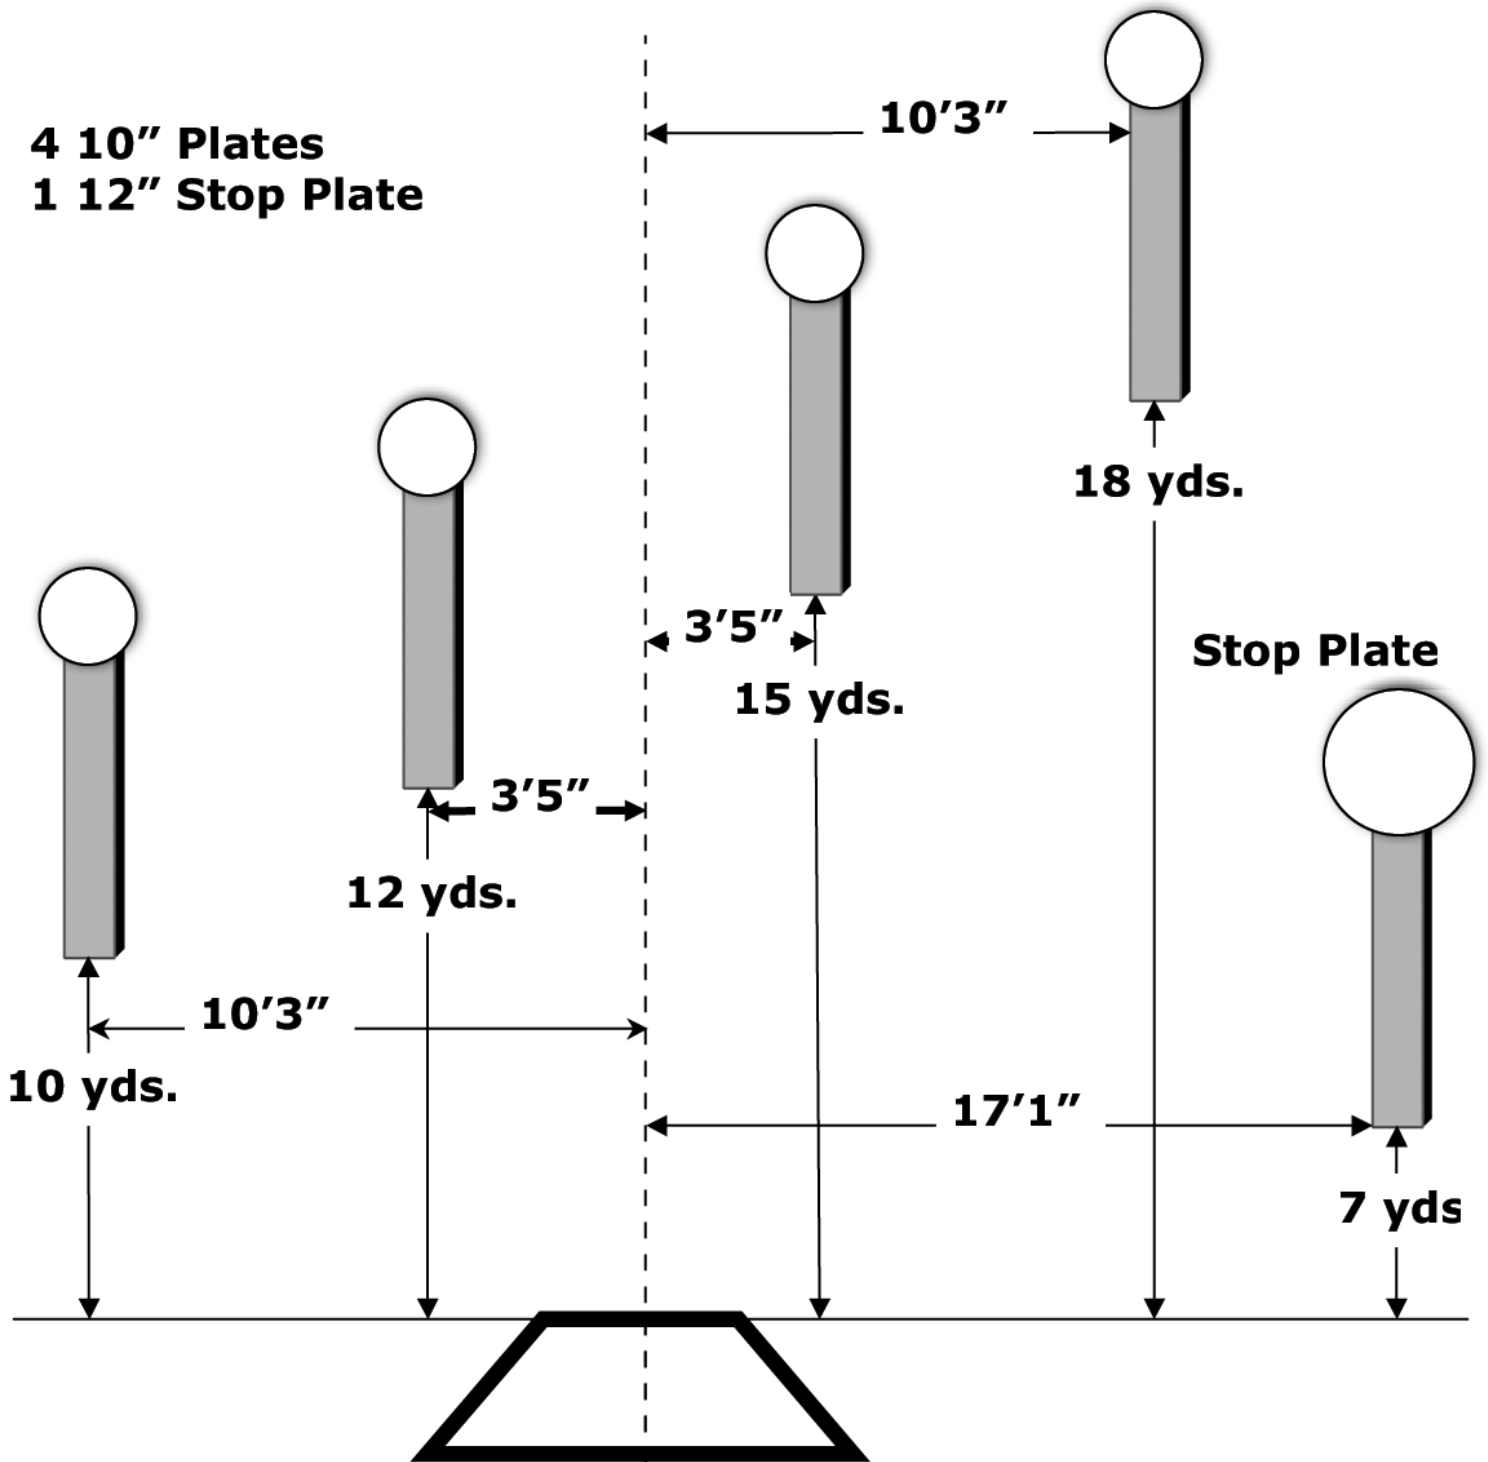

4 10" Plates
1 12" Stop Plate

FIVE TO GO

ROUNDAABOUT