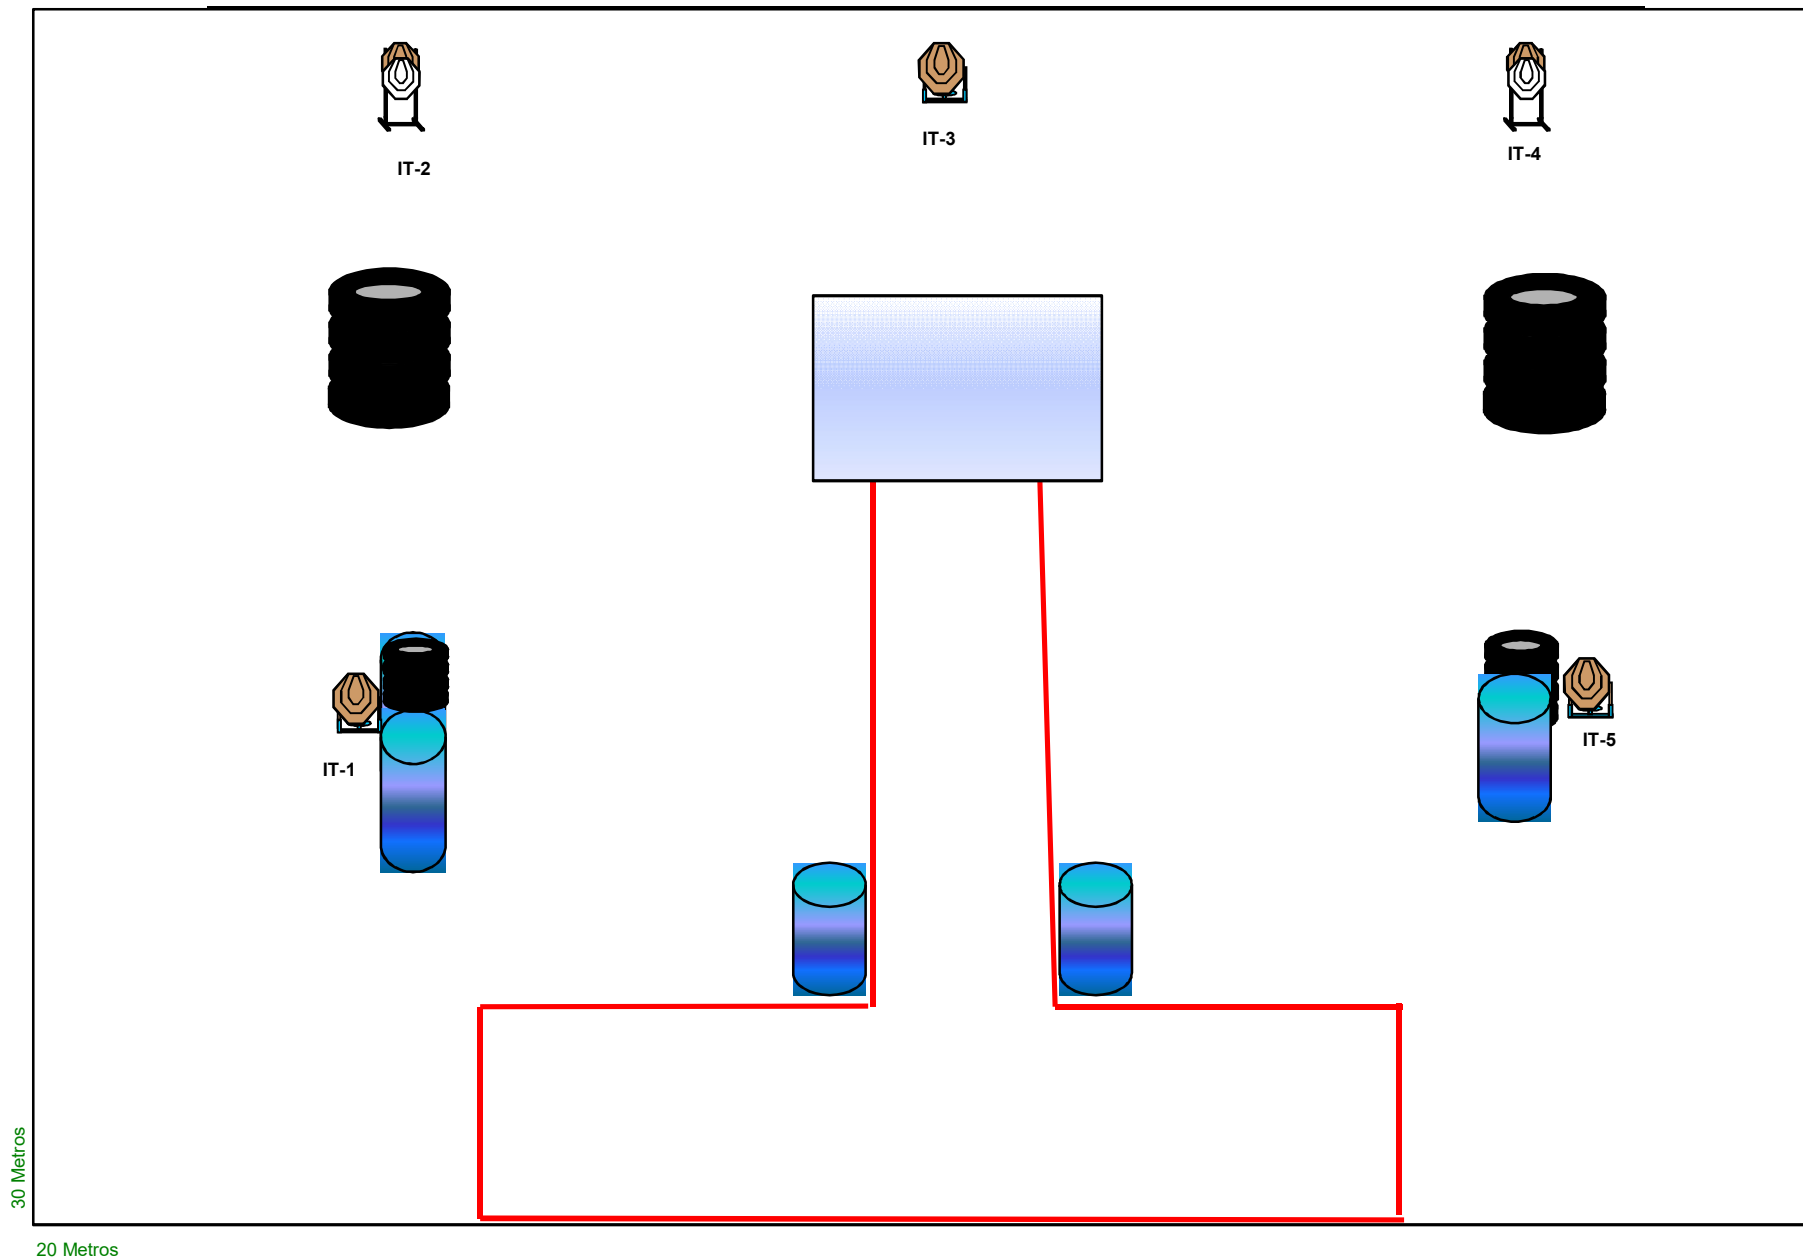

2ª Etapa Campeonato Brasileiro 2016 - Rifle e Mini Rifle

Stage 2

Palmas – T0 – 05 e 06 Novembro 2016

2ª Etapa Campeonato Brasileiro 2016 - Rifle e Mini Rifle

Palmas – T0 – 05 e 06 Novembro 2016

MINI RIFLE - STAGE	2
Course of Fire Type	Long
Targets	15 IPSC TARGET; 6 IPSC PLATES;
Shots number to be scored	36
The MINI RIFLE ready condition	OPTION 1 (RULE 8.1.1.1)
Start position	8.2.2.1.- Inside the designated area, as demonstrated.
Time Starts	Audible signal
Procedure	after audible signal engage targets from within the designated area.
Obs	Rifle R10, only one shot per target

2ª Etapa Campeonato Brasileiro 2016 - Rifle e Mini Rifle

Stage 3

Palmas – T0 – 05 e 06 Novembro 2016

2ª Etapa Campeonato Brasileiro 2016 - Rifle e Mini Rifle

Palmas – T0 – 05 e 06 Novembro 2016

MINI RIFLE - STAGE	3
Course of Fire Type	Short
Targets	5 IPSC TARGET;
Shots number to be scored	10
The MINI RIFLE ready condition	OPTION 1 (RULE 8.1.1.1)
Start position	8.2.2.2.- Inside the designated area, as demonstrated.
Time Starts	Audible signal
Procedure	after audible signal engage targets from within the designated area.
Obs	Rifle R10, only one shot per target