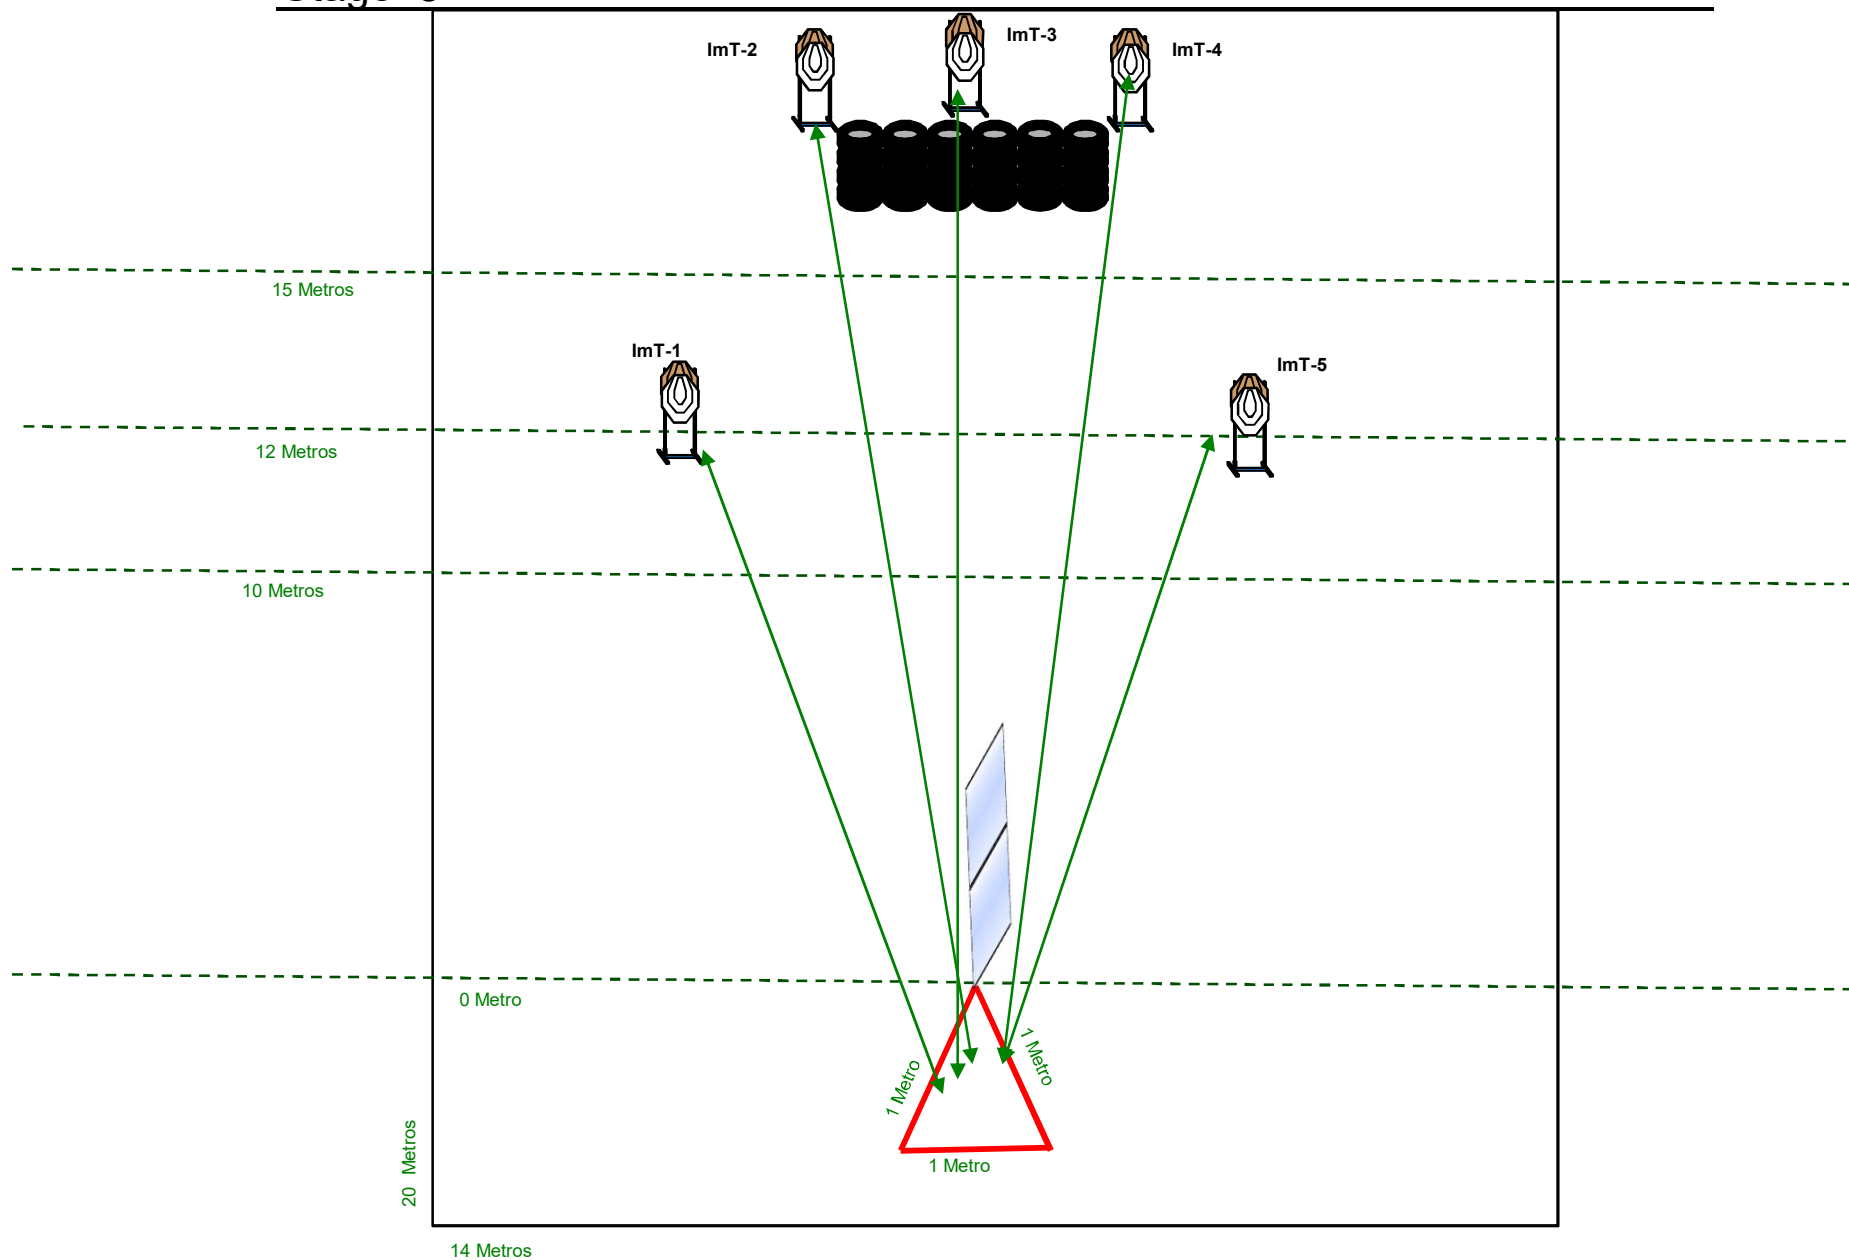

2ª Etapa Campeonato Brasileiro 2016 - Rifle e Mini Rifle

Stage 8

Palmas – T0 – 05 e 06 Novembro 2016