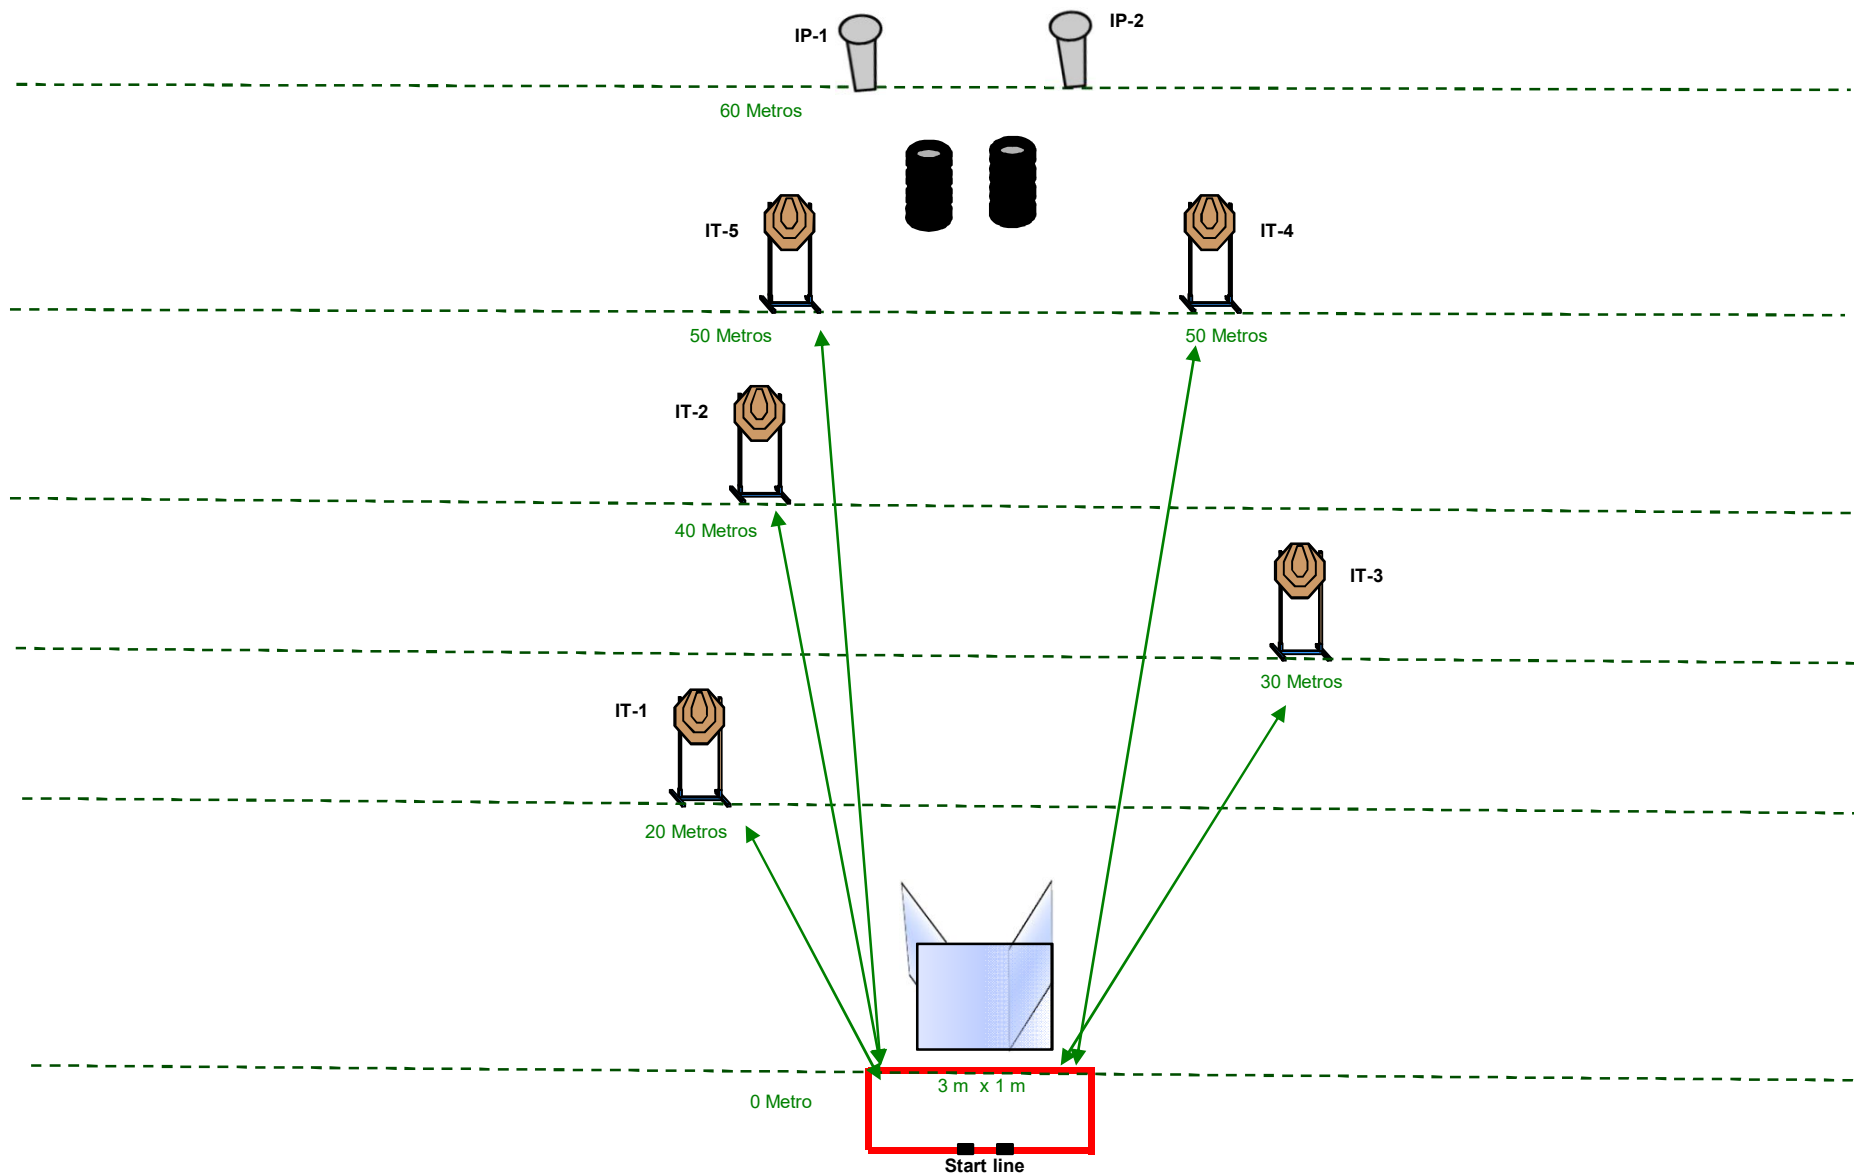

2ª Etapa Campeonato Brasileiro 2016 - Rifle e Mini Rifle

Stage 10

Palmas – T0 – 05 e 06 Novembro 2016

2ª Etapa Campeonato Brasileiro 2016 - Rifle e Mini Rifle

Palmas – T0 – 05 e 06 Novembro 2016

MINI RIFLE - STAGE	10
Course of Fire Type	Short
Targets	5 IPSC TARGET;
Shots number to be scored	10
The MINI RIFLE ready condition	OPTION 2 (RULE 8.1.1.2)
Start position	8.2.2.3 - Feet touching the marks of the Start Line, his back to the Downrange. Rifle upright on the mark "A", as demonstrated.
Time Starts	Audible signal
Procedure	after audible signal engage targets from within the designated area.
Obs	Rifle R10, only one shot per target

2ª Etapa Campeonato Brasileiro 2016 - Rifle e Mini Rifle

Stage 11

Palmas – T0 – 05 e 06 Novembro 2016

2ª Etapa Campeonato Brasileiro 2016 - Rifle e Mini Rifle

Palmas – T0 – 05 e 06 Novembro 2016

MINI RIFLE - STAGE	11
Course of Fire Type	Medium
Targets	5 IPSC TARGET; 2 IPSC Popper;
Shots number to be scored	12
The MINI RIFLE ready condition	OPTION 2 (RULE 8.1.1.2)
Start position	8.2.2.2 - Heels touching the marks of the Start Line, as demonstrated.
Time Starts	Audible signal
Procedure	after audible signal engage targets from within the designated area.
Obs	Rifle R10, only one shot per target