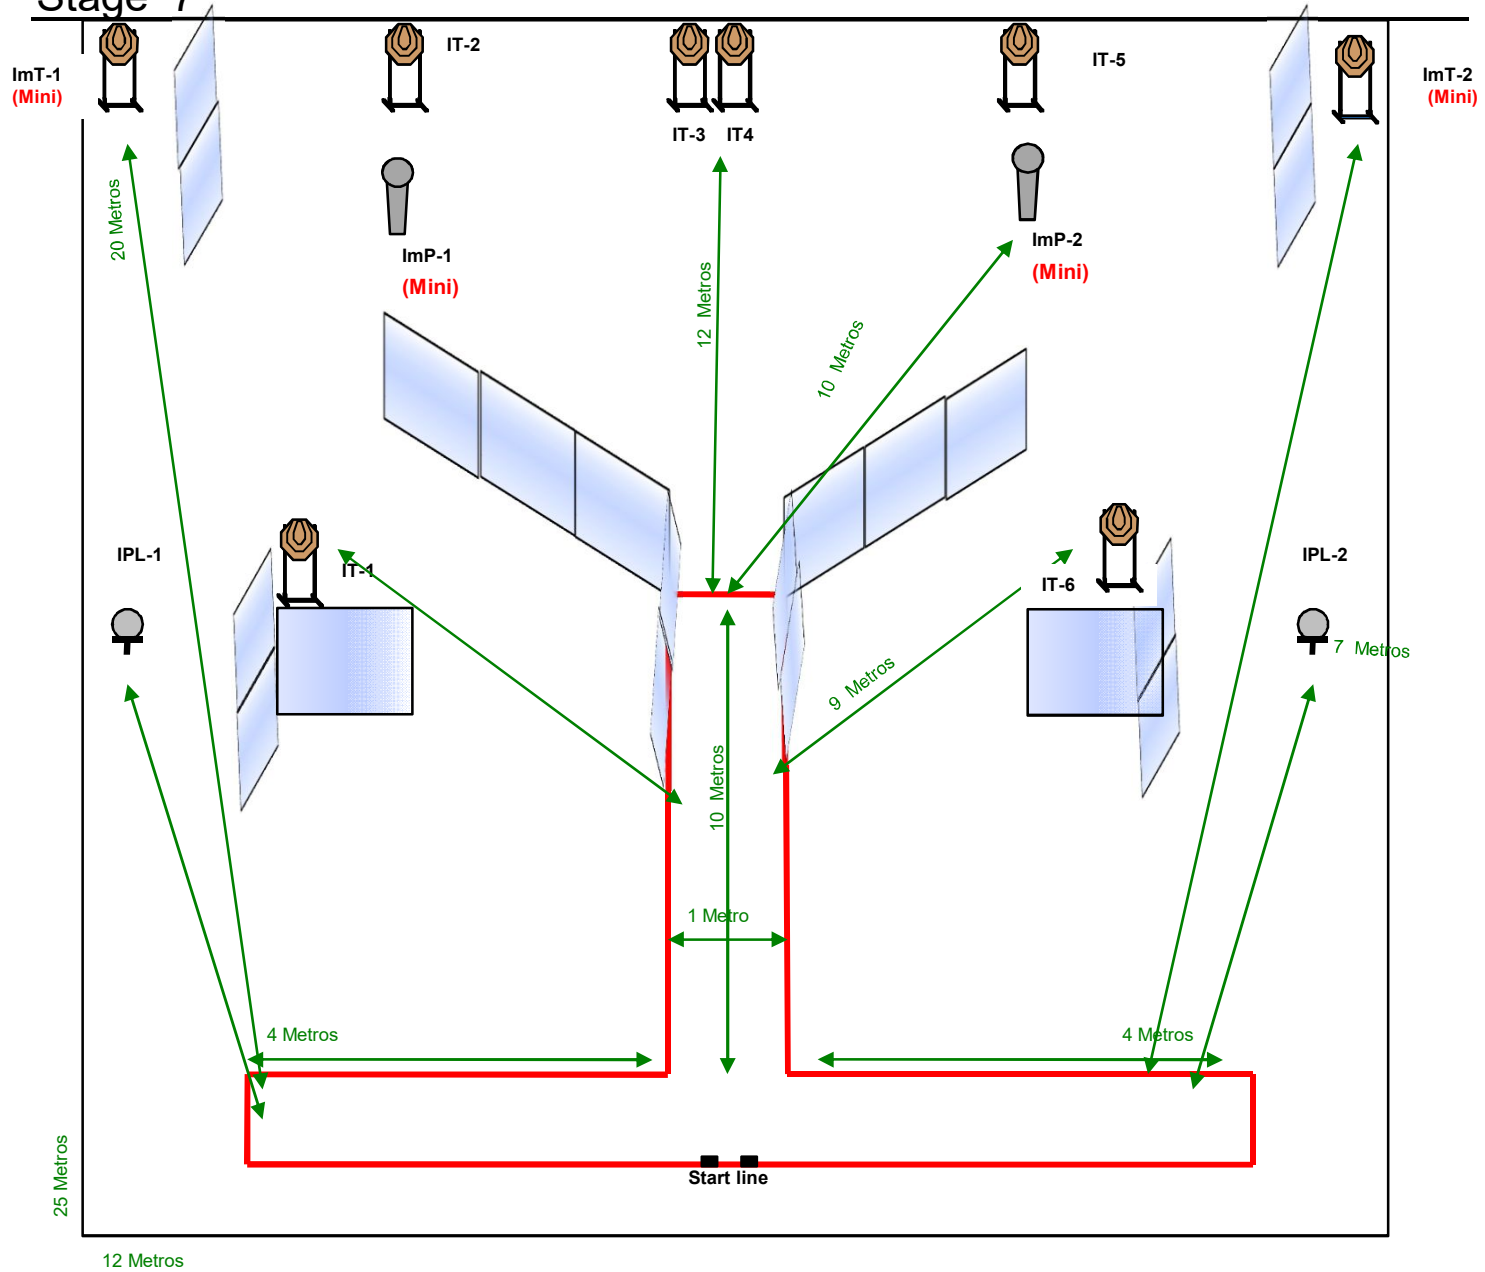

2ª Etapa Campeonato Brasileiro 2016 - Rifle e Mini Rifle

Stage 7

Palmas – T0 – 05 e 06 Novembro 2016