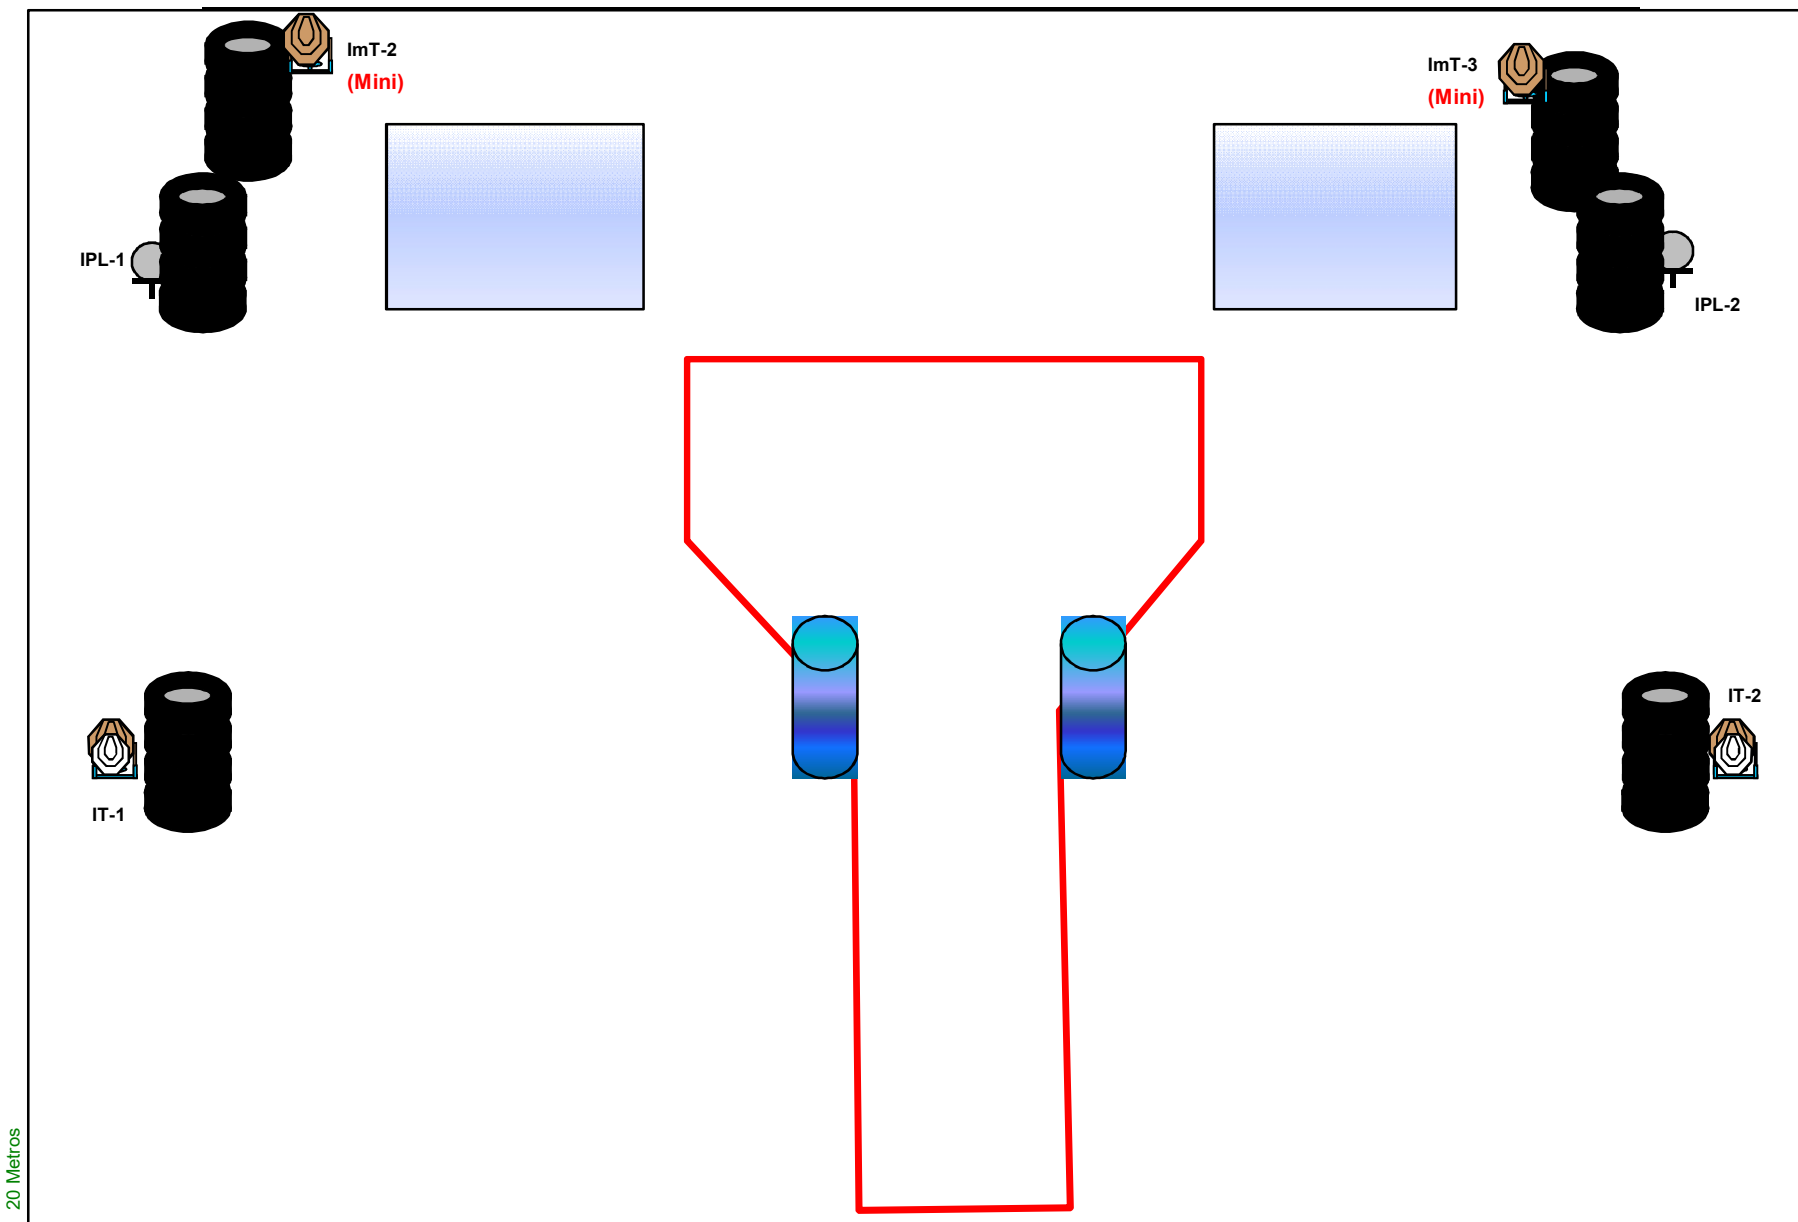

2ª Etapa Campeonato Brasileiro 2016 - Rifle e Mini Rifle

Stage 4

Palmas – T0 – 05 e 06 Novembro 2016

20 Metros

11 Metros