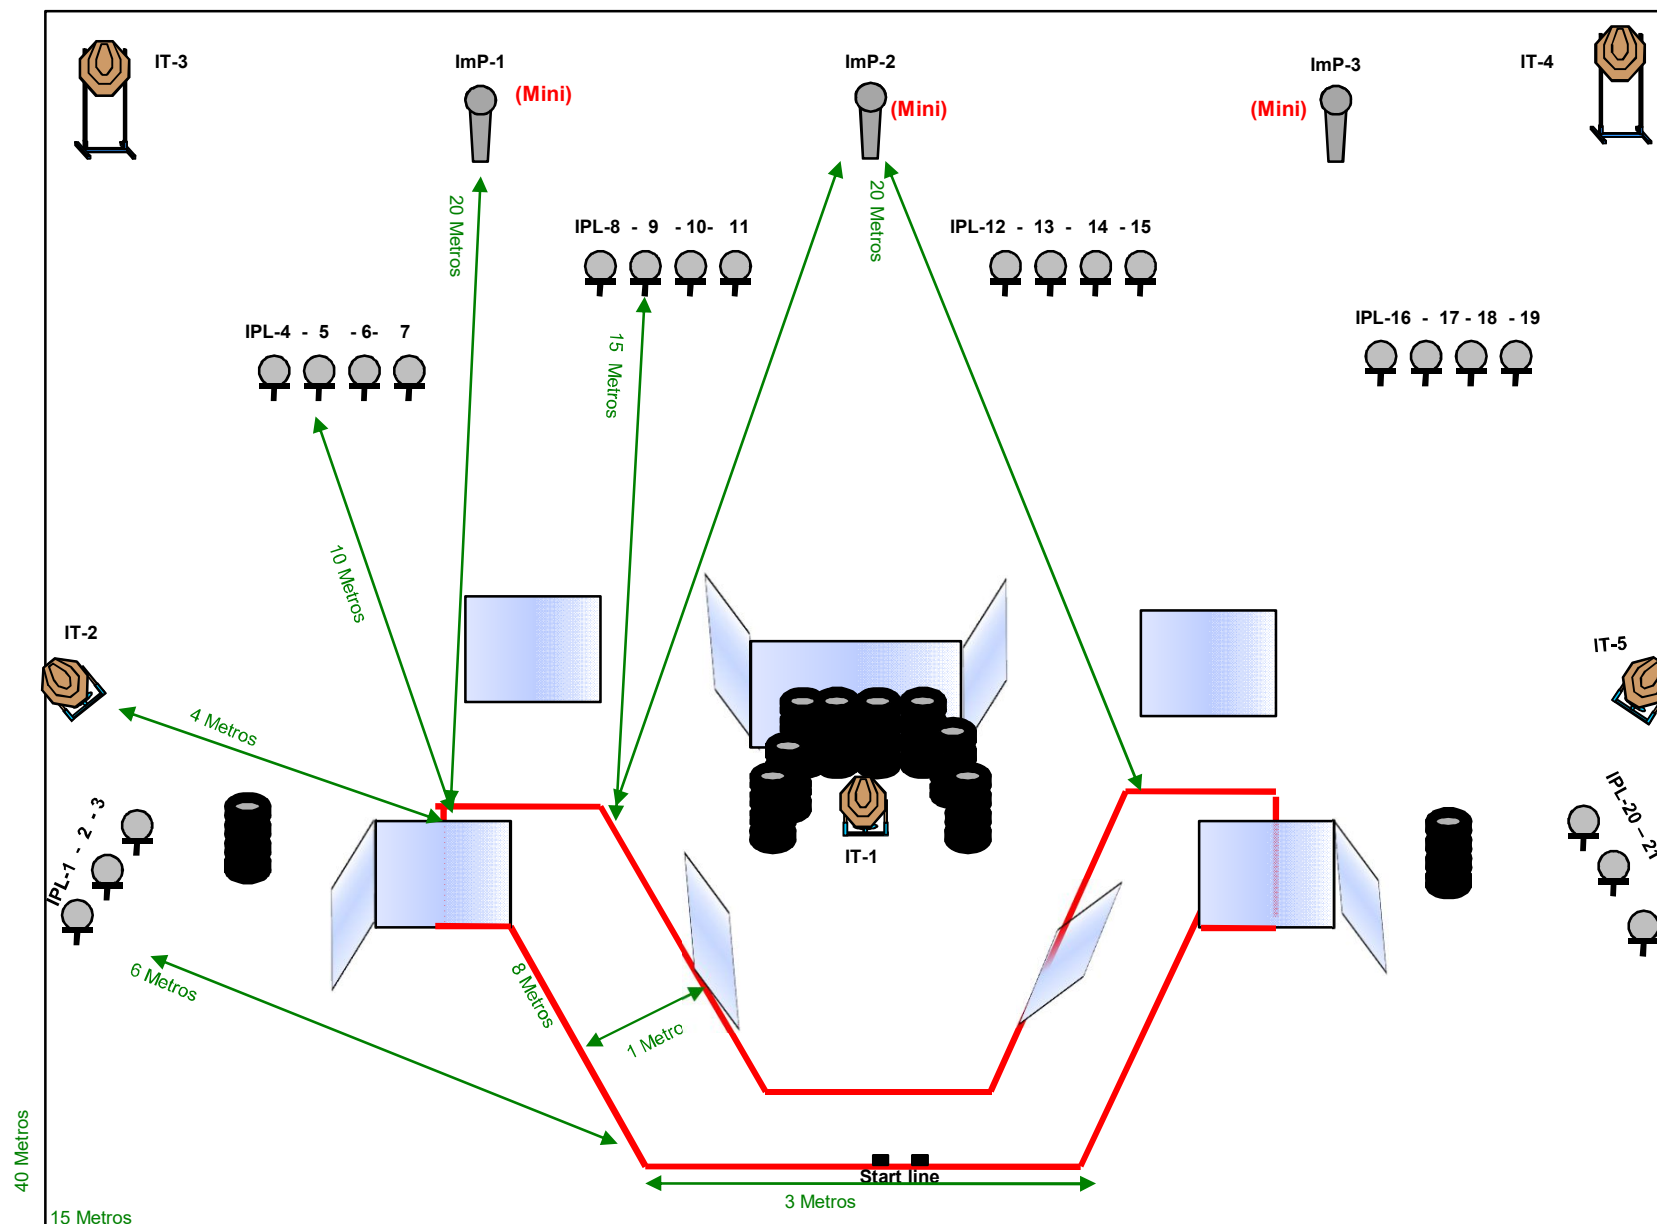

2ª Etapa Campeonato Brasileiro 2016 - Rifle e Mini Rifle

Stage 10

Palmas – T0 – 05 e 06 Novembro 2016

2ª Etapa Campeonato Brasileiro 2016 - Rifle e Mini Rifle

Palmas – T0 – 05 e 06 Novembro 2016

MINI RIFLE - STAGE	10
Course of Fire Type	Short
Targets	5 IPSC TARGET;
Shots number to be scored	10
The MINI RIFLE ready condition	OPTION 2 (RULE 8.1.1.2)
Start position	8.2.2.3 - Feet touching the marks of the Start Line, his back to the Downrange. Rifle upright on the mark "A", as demonstrated.
Time Starts	Audible signal
Procedure	after audible signal engage targets from within the designated area.
Obs	Rifle R10, only one shot per target

2ª Etapa Campeonato Brasileiro 2016 - Rifle e Mini Rifle

Stage 11

Palmas – T0 – 05 e 06 Novembro 2016

2ª Etapa Campeonato Brasileiro 2016 - Rifle e Mini Rifle

Palmas – T0 – 05 e 06 Novembro 2016

MINI RIFLE - STAGE	11
Course of Fire Type	Medium
Targets	5 IPSC TARGET; 2 IPSC Popper;
Shots number to be scored	12
The MINI RIFLE ready condition	OPTION 2 (RULE 8.1.1.2)
Start position	8.2.2.2 - Heels touching the marks of the Start Line, as demonstrated.
Time Starts	Audible signal
Procedure	after audible signal engage targets from within the designated area.
Obs	Rifle R10, only one shot per target

2ª Etapa Campeonato Brasileiro 2016 - Rifle e Mini Rifle

Stage 12

Palmas – T0 – 05 e 06 Novembro 2016

2ª Etapa Campeonato Brasileiro 2016 - Rifle e Mini Rifle

Palmas – T0 – 05 e 06 Novembro 2016

MINI RIFLE - STAGE	12
Course of Fire Type	Long
Targets	5 IPSC TARGET; 3 IPSC Mini Popper; 22 IPSC
Shots number to be scored	35
The MINI RIFLE ready condition	OPTION 1 (RULE 8.1.1.1)
Start position	8.2.2.1.-Heels touching the marks of the Start Line, as demonstrated.
Time Starts	Audible signal
Procedure	after audible signal engage targets from within the designated area.
Obs	Rifle R10, only one shot per target