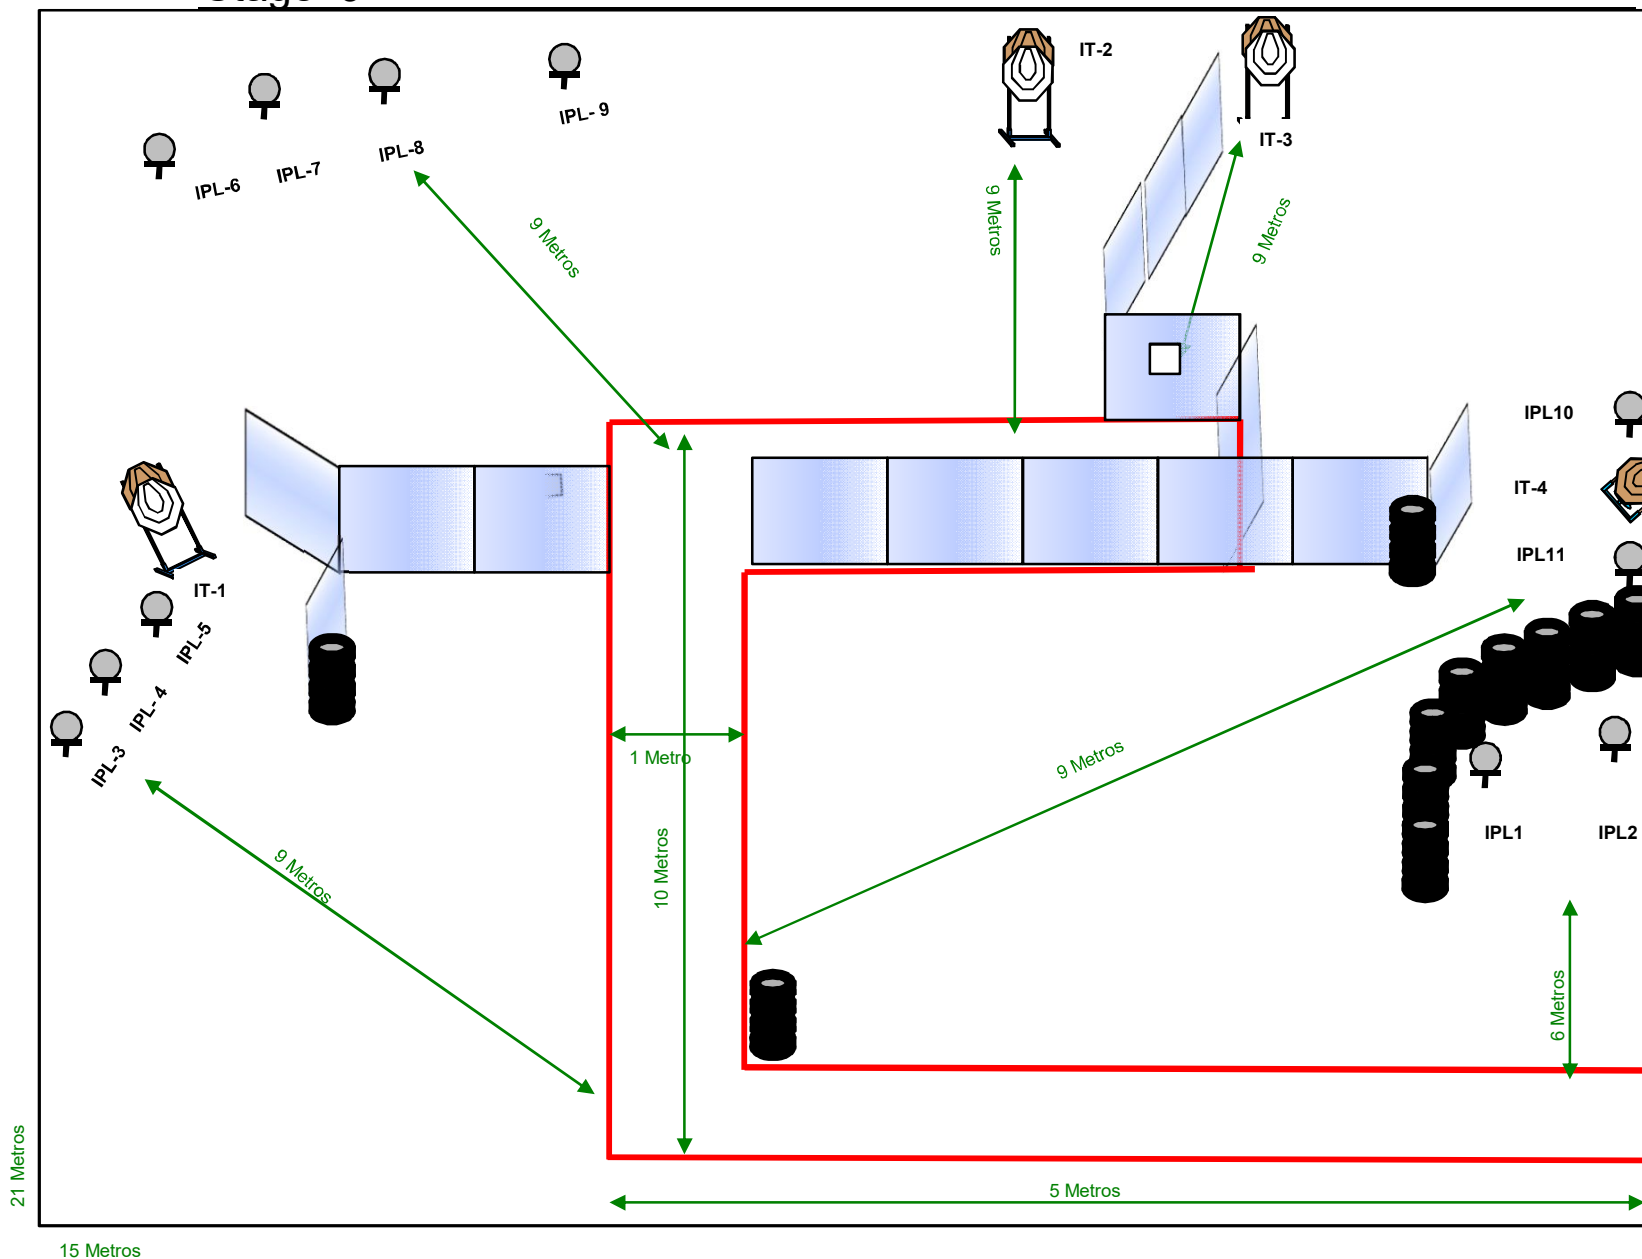

2ª Etapa Campeonato Brasileiro 2016 - Rifle e Mini Rifle

Stage 9

Palmas – T0 – 05 e 06 Novembro 2016