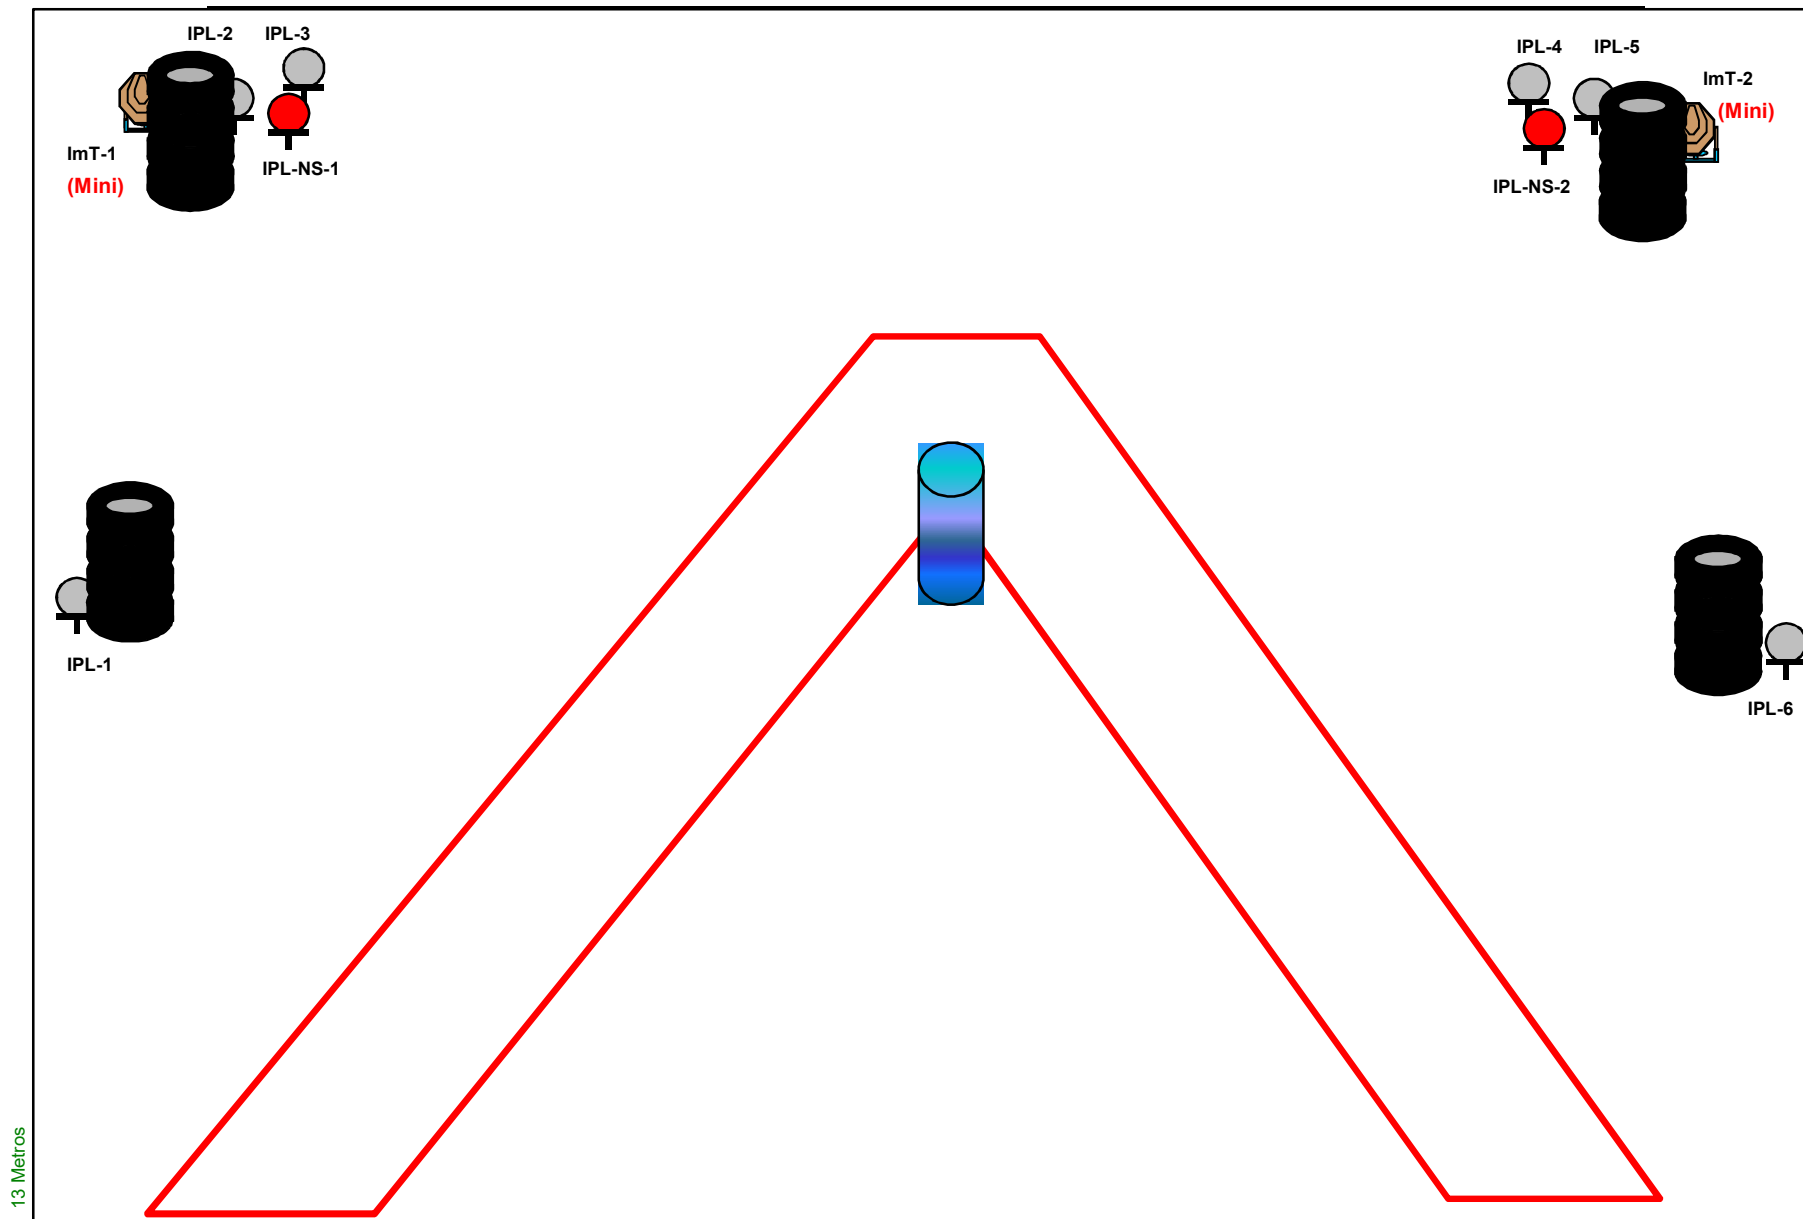

2ª Etapa Campeonato Brasileiro 2016 - Rifle e Mini Rifle

Stage 5

Palmas – T0 – 05 e 06 Novembro 2016