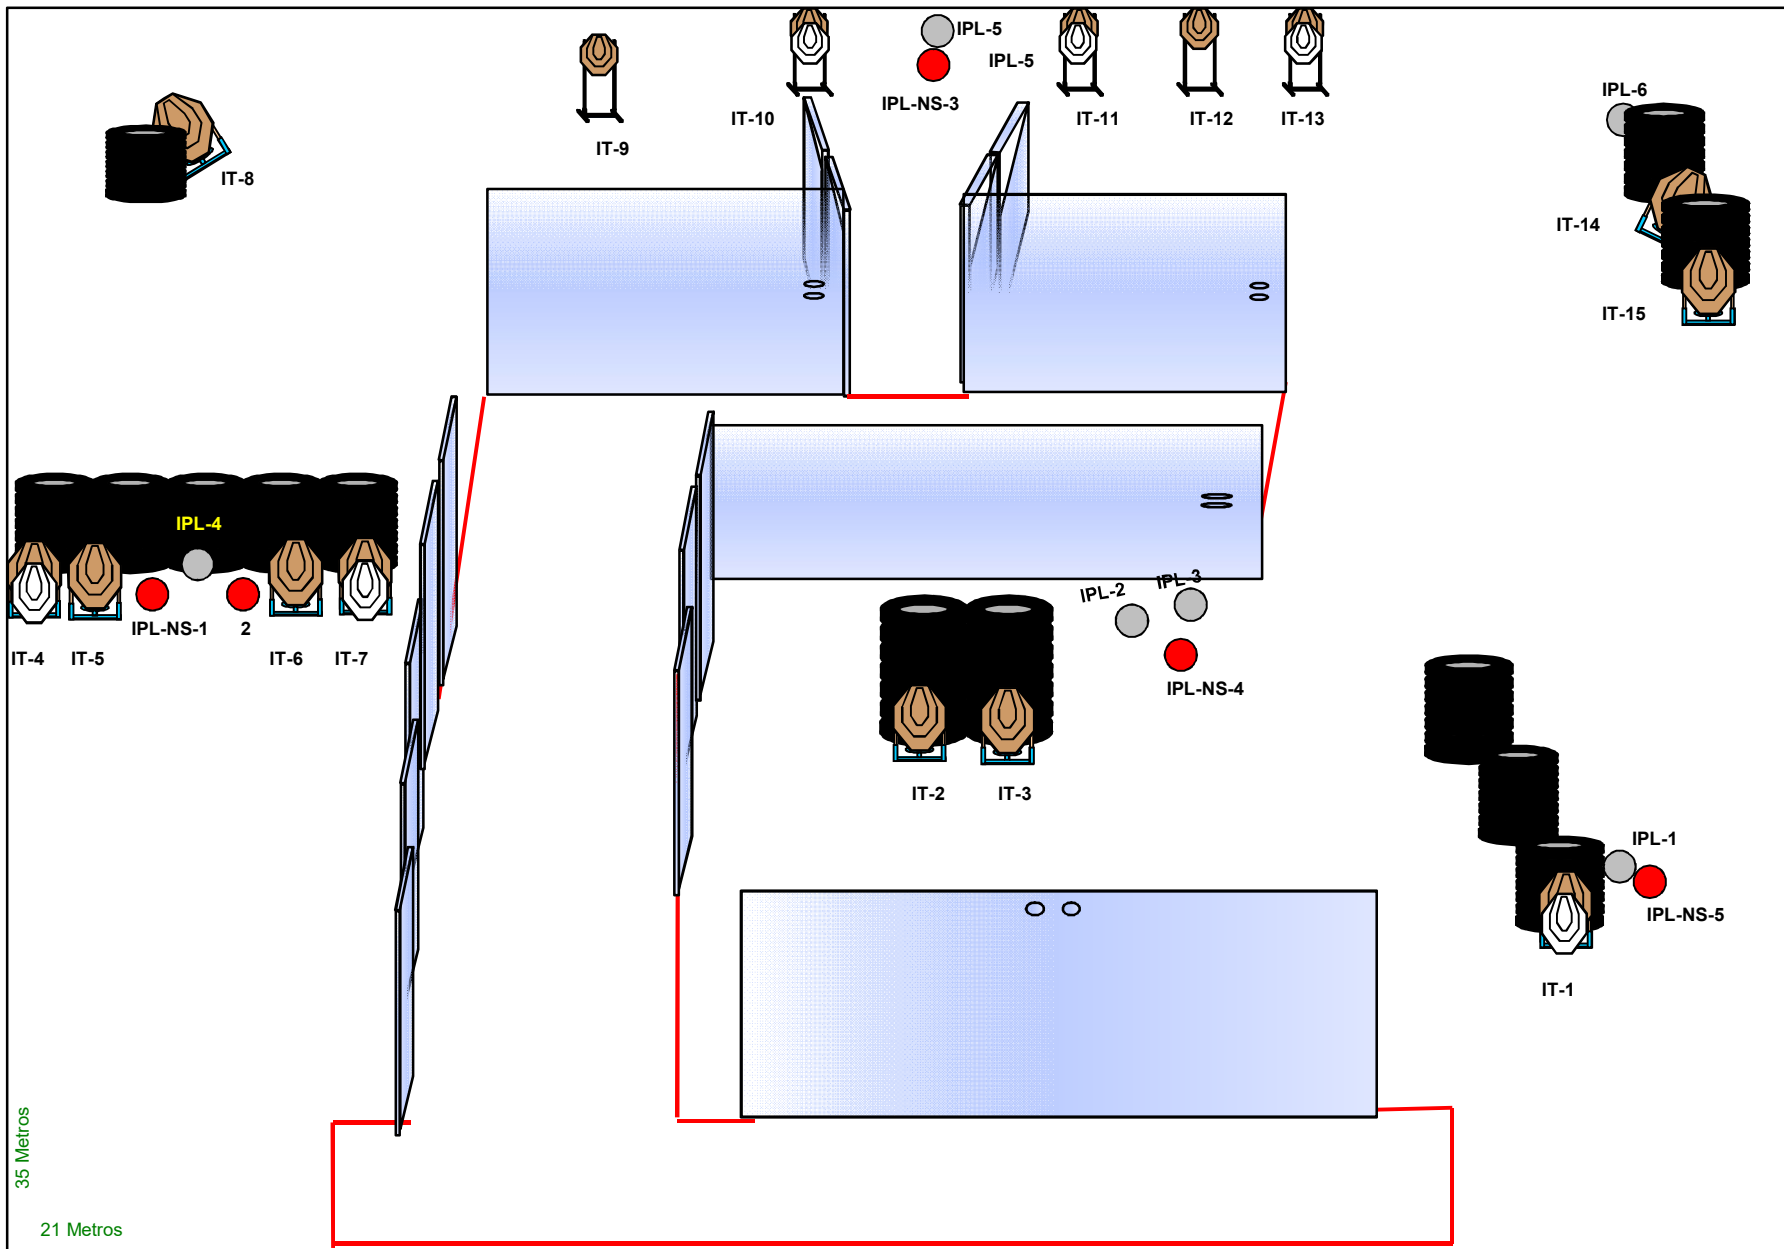

Palmas – T0 – 05 e 06 Novembro 2016

2ª Etapa Campeonato Brasileiro 2016 - Rifle e Mini Rifle

Palmas – T0 – 05 e 06 Novembro 2016

MINI RIFLE - STAGE	1
Course of Fire Type	Medium
Targets	6 IPSC TARGET; 8 IPSC PLATES;
Shots number to be scored	20
The MINI RIFLE ready condition	OPTION 1 (RULE 8.1.1.1)
Start position	8.2.2.1.- Inside the designated area, as demonstrated.
Time Starts	Audible signal
Procedure	after audible signal engage targets from within the designated area.
Obs	Rifle R10, only one shot per target

2ª Etapa Campeonato Brasileiro 2016 - Rifle e Mini Rifle

Stage 2

Palmas – T0 – 05 e 06 Novembro 2016

2ª Etapa Campeonato Brasileiro 2016 - Rifle e Mini Rifle

Palmas – T0 – 05 e 06 Novembro 2016

MINI RIFLE - STAGE	2
Course of Fire Type	Long
Targets	15 IPSC TARGET; 6 IPSC PLATES;
Shots number to be scored	36
The MINI RIFLE ready condition	OPTION 1 (RULE 8.1.1.1)
Start position	8.2.2.1.- Inside the designated area, as demonstrated.
Time Starts	Audible signal
Procedure	after audible signal engage targets from within the designated area.
Obs	Rifle R10, only one shot per target