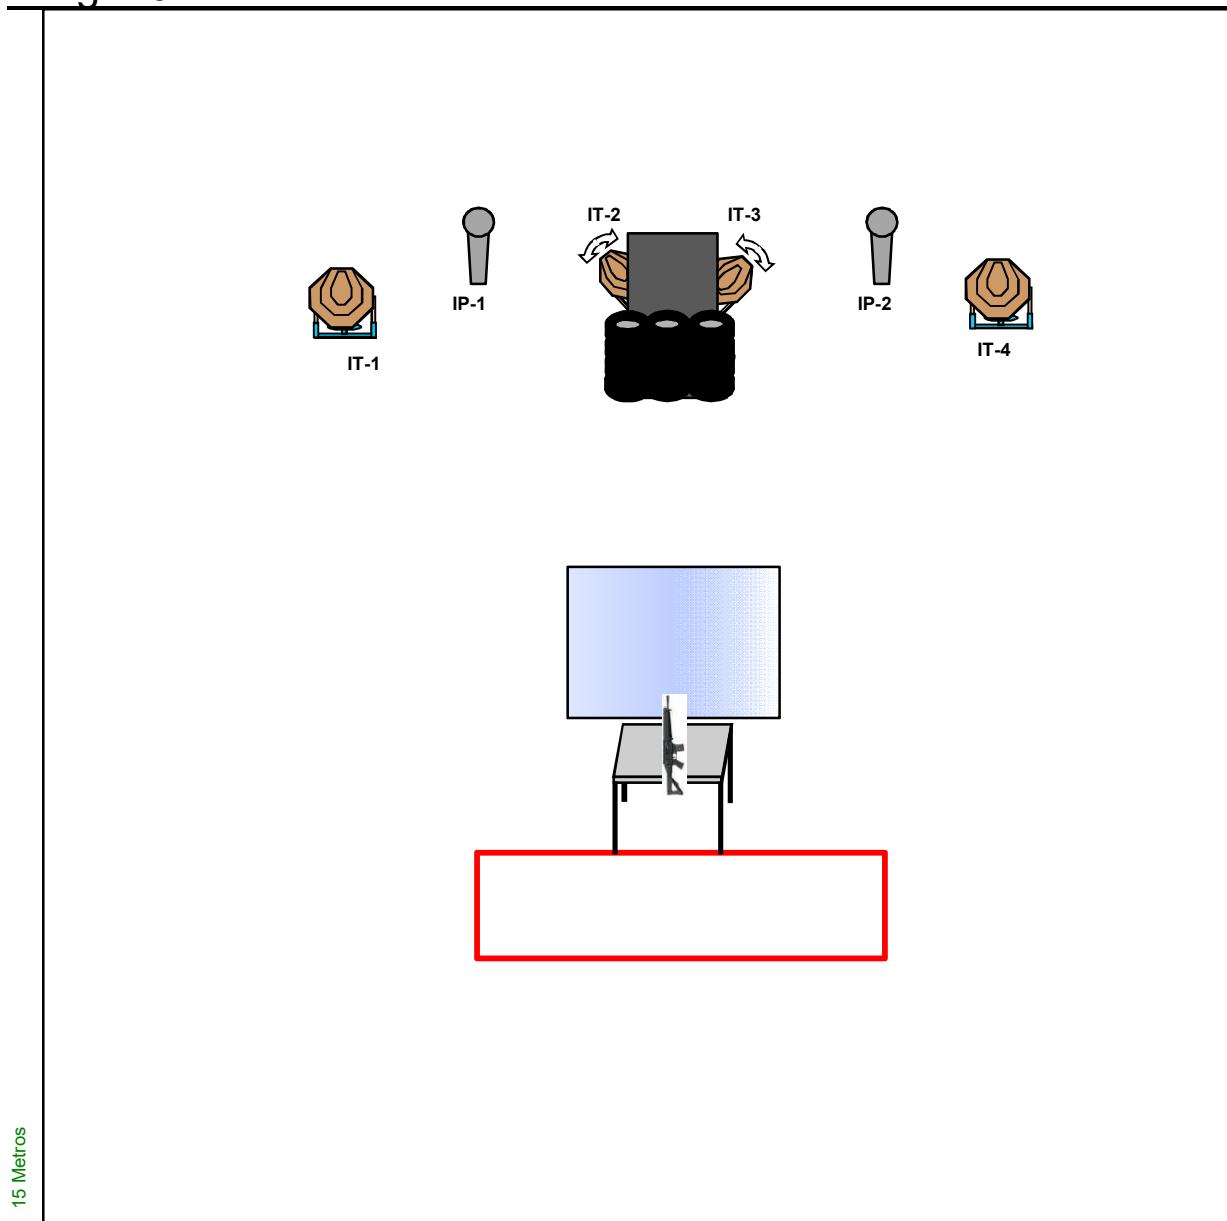

2ª Etapa Campeonato Brasileiro 2016 - Rifle e Mini Rifle

Stage 6

Palmas – T0 – 05 e 06 Novembro 2016

15 Metros

10 Metros