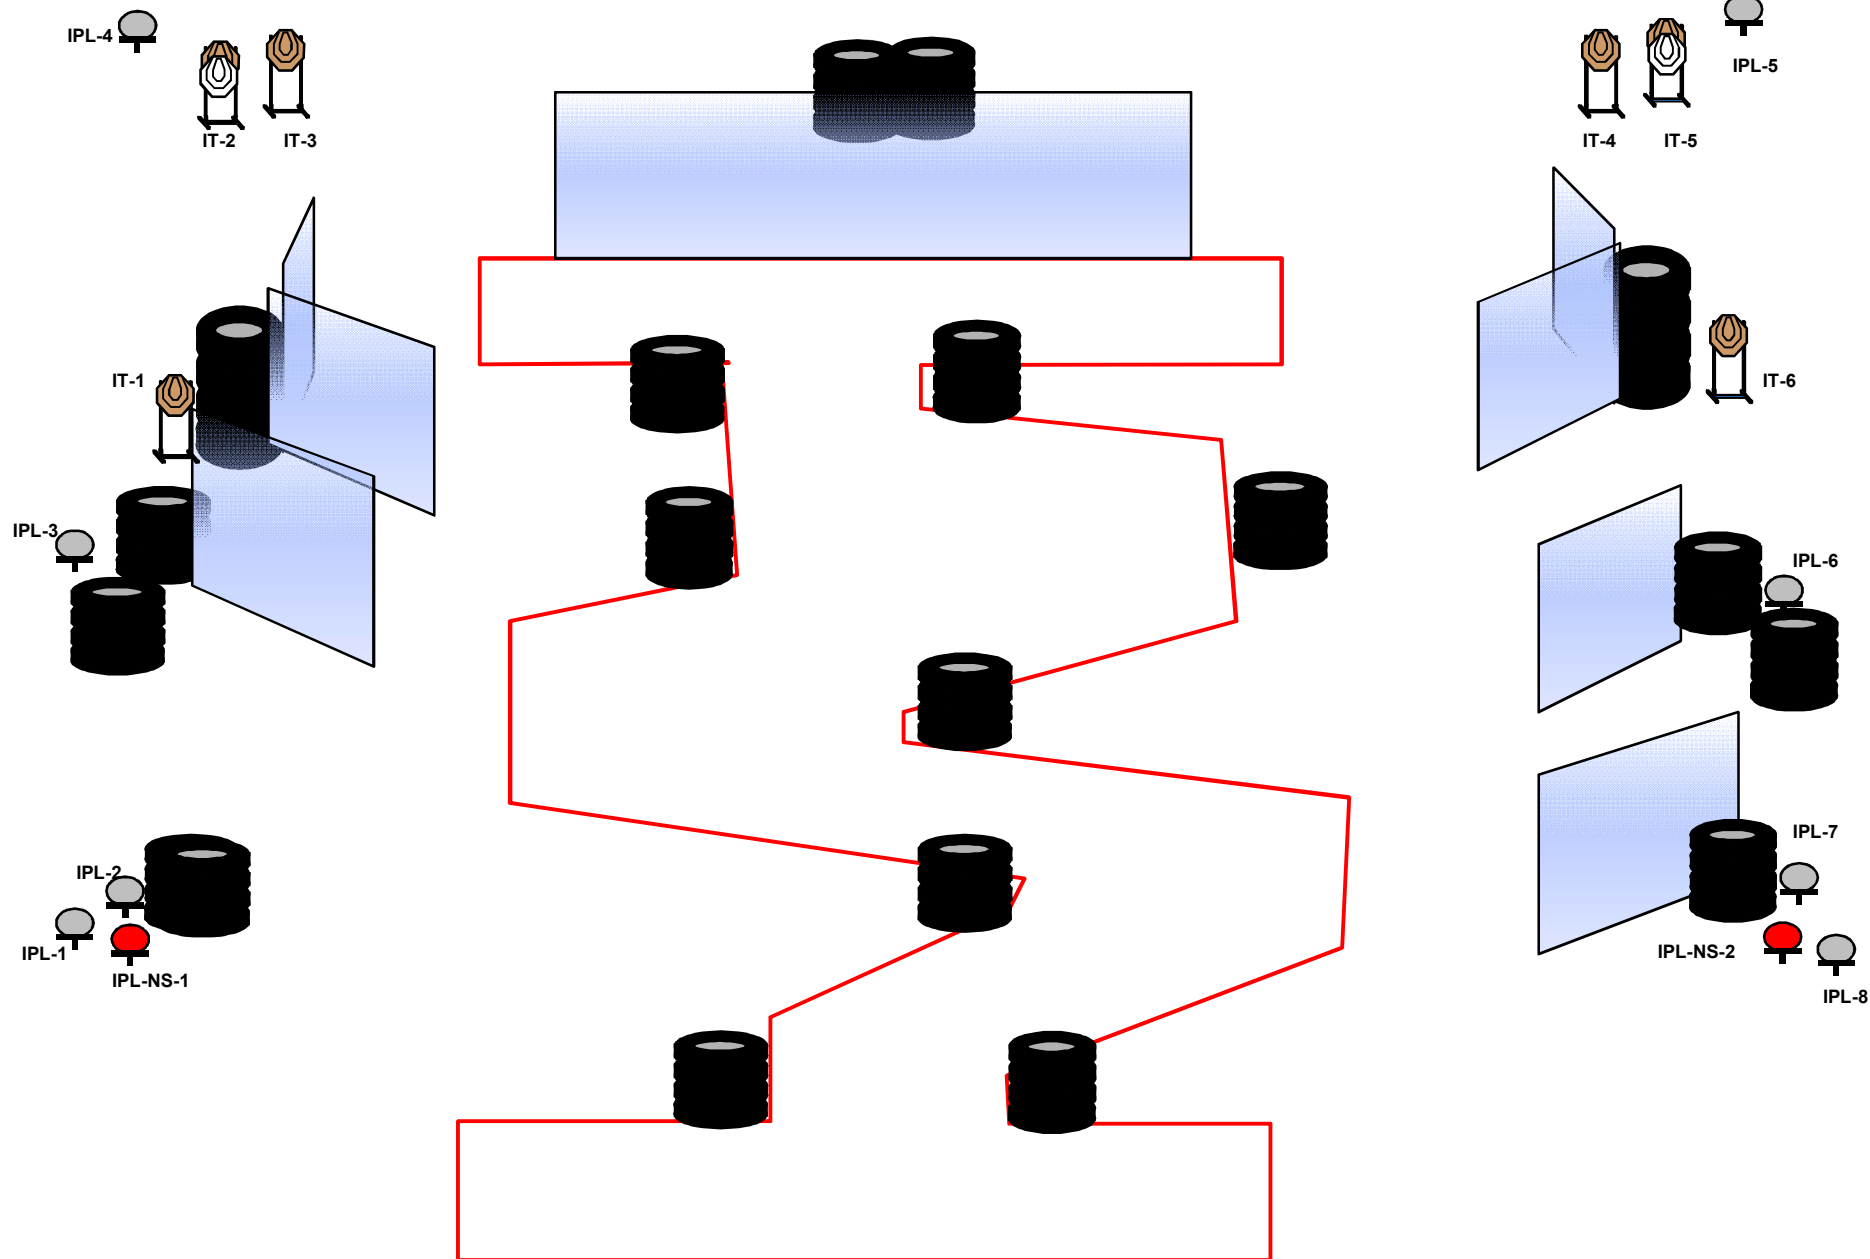

FEDERAÇÃO DE
TIRO PRÁTICO
DO TOCANTINS

2ª Etapa Campeonato Brasileiro 2016

MINI RIFLE

Nível III

05 e 06 de Novembro de 2016

PALMAS – TO - BRAZIL

2ª Etapa Campeonato Brasileiro 2016 - Rifle e Mini Rifle

Stage 1

Palmas – T0 – 05 e 06 Novembro 2016

2ª Etapa Campeonato Brasileiro 2016 - Rifle e Mini Rifle

Palmas – T0 – 05 e 06 Novembro 2016

MINI RIFLE - STAGE	1
Course of Fire Type	Medium
Targets	6 IPSC TARGET; 8 IPSC PLATES;
Shots number to be scored	20
The MINI RIFLE ready condition	OPTION 1 (RULE 8.1.1.1)
Start position	8.2.2.1.- Inside the designated area, as demonstrated.
Time Starts	Audible signal
Procedure	after audible signal engage targets from within the designated area.
Obs	Rifle R10, only one shot per target

2ª Etapa Campeonato Brasileiro 2016 - Rifle e Mini Rifle

Stage 2

Palmas – T0 – 05 e 06 Novembro 2016

2ª Etapa Campeonato Brasileiro 2016 - Rifle e Mini Rifle

Palmas – T0 – 05 e 06 Novembro 2016

MINI RIFLE - STAGE	2
Course of Fire Type	Long
Targets	15 IPSC TARGET; 6 IPSC PLATES;
Shots number to be scored	36
The MINI RIFLE ready condition	OPTION 1 (RULE 8.1.1.1)
Start position	8.2.2.1.- Inside the designated area, as demonstrated.
Time Starts	Audible signal
Procedure	after audible signal engage targets from within the designated area.
Obs	Rifle R10, only one shot per target