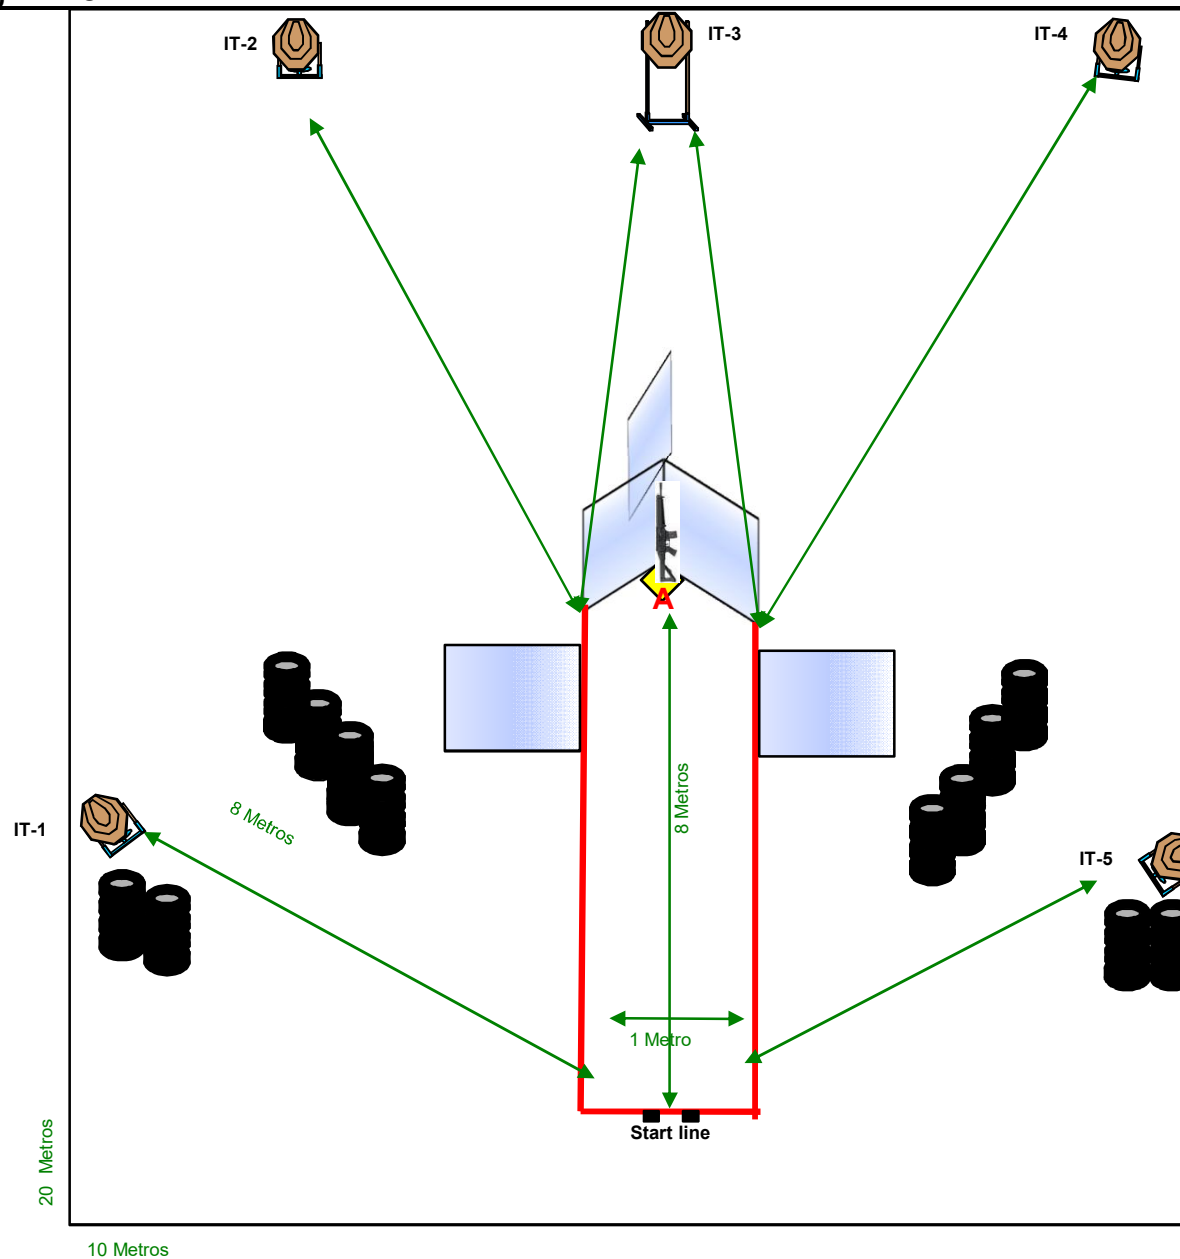

2ª Etapa Campeonato Brasileiro 2016 - Rifle e Mini Rifle

Stage 9

Palmas – T0 – 05 e 06 Novembro 2016

2ª Etapa Campeonato Brasileiro 2016 - Rifle e Mini Rifle

Palmas – T0 – 05 e 06 Novembro 2016

MINI RIFLE - STAGE	9
Course of Fire Type	Medium
Targets	4 IPSC TARGET; 11 IPSC PLATES ;
Shots number to be scored	19
The MINI RIFLE ready condition	OPTION 1 (RULE 8.1.1.1)
Start position	8.2.2.1.- Inside the designated area, as demonstrated.
Time Starts	Audible signal
Procedure	after audible signal engage targets from within the designated area.
Obs	Rifle R10, only one shot per target

2ª Etapa Campeonato Brasileiro 2016 - Rifle e Mini Rifle

Stage 10

Palmas – T0 – 05 e 06 Novembro 2016

2ª Etapa Campeonato Brasileiro 2016 - Rifle e Mini Rifle

Palmas – T0 – 05 e 06 Novembro 2016

MINI RIFLE - STAGE	10
Course of Fire Type	Short
Targets	5 IPSC TARGET;
Shots number to be scored	10
The MINI RIFLE ready condition	OPTION 2 (RULE 8.1.1.2)
Start position	8.2.2.3 - Feet touching the marks of the Start Line, his back to the Downrange. Rifle upright on the mark "A", as demonstrated.
Time Starts	Audible signal
Procedure	after audible signal engage targets from within the designated area.
Obs	Rifle R10, only one shot per target